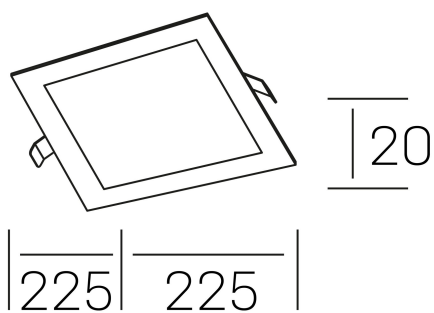

disc sq
K51703.03.RF.BK-BK.OP.ST.8.30.PU

GENERAL DETAILS

INSTALLATION	recessed with frame
FINISHES ALUMINIUM	Black-Black
LIGHT DIRECTION	Fixed
INT/EXT IP DEGREE	IP 43
MATERIAL	Aluminum
IK DEGREE	IK03
UTILIZATION	Indoor
WARRANTY	3 years

ELECTRICAL DETAILS

LAMP	LED
POWER	20 W
COLOUR TEMPERATURE	3000K
LUMINOUS FLUX	1750 Lm
EFFICACY DIMMING	90 Lm/W
DIMABLE	Push
DRIVER	Remote
CLASS PROTECTION	II
COLOUR RENDERING INDEX	CRI >80
VOLTAGE	220-240 V
FRECUENCIA	50-60 Hz
CURRENT INTENSITY	500 mA
LIFE TIME	35.000 h

GENERAL DIMENSIONS

DIMENSIONS	225×225 mm
CUT OUT	210×210 mm
HEIGHT	h 20mm
DIMENSIONES DE EMBALAJE	202 × 210 × 45 mm
PESO NETO	0.40

*Please might expect a max.15% figure reduction in finishes other than white