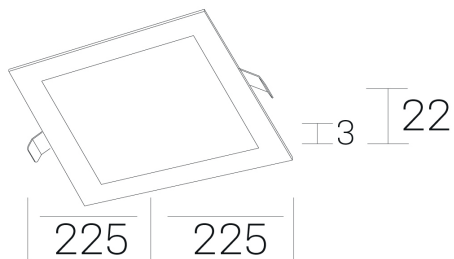

disc sq
K51703.03.RF.BK-BK.OP.ST.8.30.PU

GENERAL DETAILS

INSTALLATION	recessed with frame
FINISHES ALUMINIUM	Black-Black
LIGHT DIRECTION	Fixed
INT/EXT IP DEGREE	IP 43
MATERIAL	Aluminum
IK DEGREE	IK03
UTILIZATION	Indoor
WARRANTY	3 years

GENERAL DIMENSIONS

DIMENSIONS	225×225 mm
CUT OUT	210×210 mm
HEIGHT	h 22 mm
DIMENSIONES DE EMBALAJE	202 × 210 × 45 mm
PESO NETO	0.40

*Please might expect a max.15% figure reduction in finishes other than white