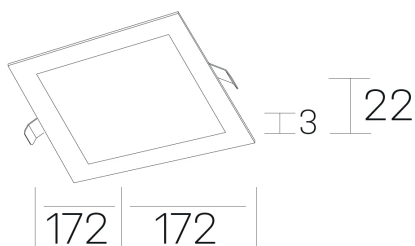

**disc sq**

K51703.02.RF.WH-WH.OP.ST.8.30

## GENERAL DETAILS

INSTALLATION	recessed with frame
FINISHES ALUMINIUM	White-White
LIGHT DIRECTION	Fixed
INT/EXT IP DEGREE	IP 43
MATERIAL	Aluminum
IK DEGREE	IK03
UTILIZATION	Indoor
WARRANTY	3 years

## GENERAL DIMENSIONS

DIMENSIONS	172×172 mm
CUT OUT	157×157 mm
HEIGHT	h 22 mm
DIMENSIONES DE EMBALAJE	202 × 210 × 45 mm
PESO NETO	0.28

\*Please might expect a max.15% figure reduction in finishes other than white