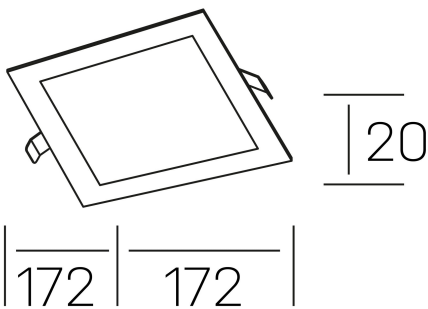

**disc sq**

K51703.02.RF.WH-WH.OP.ST.8.30

#### GENERAL DETAILS

INSTALLATION	recessed with frame
FINISHES ALUMINIUM	White-White
LIGHT DIRECTION	Fixed
INT/EXT IP DEGREE	IP 43
MATERIAL	Aluminum
IK DEGREE	IK03
UTILIZATION	Indoor
WARRANTY	3 years

#### GENERAL DIMENSIONS

DIMENSIONS	172×172 mm
CUT OUT	157×157 mm
HEIGHT	h 20mm
DIMENSIONES DE EMBALAJE	202 × 210 × 45 mm
PESO NETO	0.28

\*Please might expect a max.15% figure reduction in finishes other than white