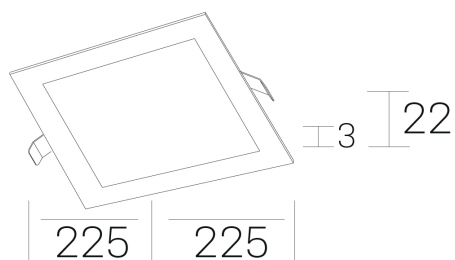

**disc sq**  
K51703.03.RF.WH-WH.OP.ST.8.30.PU

## GENERAL DETAILS

INSTALLATION	recessed with frame
FINISHES ALUMINIUM	White-White
LIGHT DIRECTION	Fixed
INT/EXT IP DEGREE	IP 43
MATERIAL	Aluminum
IK DEGREE	IK03
UTILIZATION	Indoor
WARRANTY	3 years

## GENERAL DIMENSIONS

DIMENSIONS	225×225 mm
CUT OUT	210×210 mm
HEIGHT	h 22 mm
DIMENSIONES DE EMBALAJE	202 × 210 × 45 mm
PESO NETO	0.40

\*Please might expect a max.15% figure reduction in finishes other than white