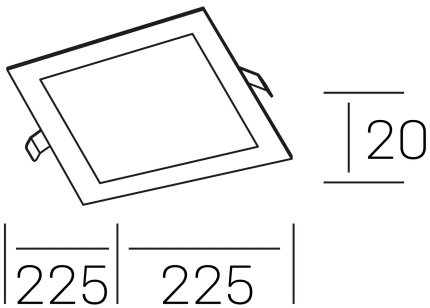

disc sq
K51703.03.RF.WH-WH.OP.ST.8.40.PU

GENERAL DETAILS

INSTALLATION	recessed with frame
FINISHES ALUMINIUM	White-White
LIGHT DIRECTION	Fixed
INT/EXT IP DEGREE	IP 43
MATERIAL	Aluminum
IK DEGREE	IK03
UTILIZATION	Indoor
WARRANTY	3 years

ELECTRICAL DETAILS

LAMP	LED
POWER	20 W
COLOUR TEMPERATURE	4000K
LUMINOUS FLUX	1800 lm
EFFICACY DIMMING	92 Lm/W
DIMABLE	Push
DRIVER	Remote
CLASS PROTECTION	II
COLOUR RENDERING INDEX	CRI >80
VOLTAGE	220-240 V
FRECUENCIA	50-60 Hz
CURRENT INTENSITY	500 mA
LIFE TIME	35.000 h

GENERAL DIMENSIONS

DIMENSIONS	225×225 mm
CUT OUT	210×210 mm
HEIGHT	h 20mm
DIMENSIONES DE EMBALAJE	202 × 210 × 45 mm
PESO NETO	0.40

*Please might expect a max.15% figure reduction in finishes other than white