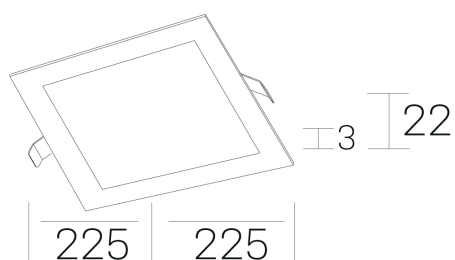

**disc sq**  
K51703.03.RF.WH-WH.OP.ST.8.40.PU

## GENERAL DETAILS

INSTALLATION	recessed with frame
FINISHES ALUMINIUM	White-White
LIGHT DIRECTION	Fixed
INT/EXT IP DEGREE	IP 43
MATERIAL	Aluminum
IK DEGREE	IK03
UTILIZATION	Indoor
WARRANTY	3 years

## GENERAL DIMENSIONS

DIMENSIONS	225×225 mm
CUT OUT	210×210 mm
HEIGHT	h 22 mm
DIMENSIONES DE EMBALAJE	202 × 210 × 45 mm
PESO NETO	0.40

\*Please might expect a max.15% figure reduction in finishes other than white