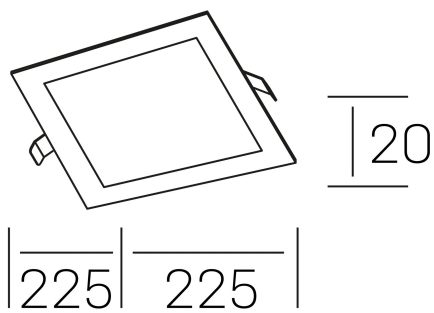

disc sq
K51703.03.RF.BK-BK.OP.ST.8.40.DA

GENERAL DETAILS

INSTALLATION	recessed with frame
FINISHES ALUMINIUM	Black-Black
LIGHT DIRECTION	Fixed
INT/EXT IP DEGREE	IP 43
MATERIAL	Aluminum
IK DEGREE	IK03
UTILIZATION	Indoor
WARRANTY	3 years

ELECTRICAL DETAILS

LAMP	LED
POWER	20 W
COLOUR TEMPERATURE	4000K
LUMINOUS FLUX	1800 lm
EFFICACY DIMMING	92 Lm/W
DIMABLE	DALI
DRIVER	Remote
CLASS PROTECTION	II
COLOUR RENDERING INDEX	CRI >80
VOLTAGE	220-240 V
FRECUENCIA	50-60 Hz
CURRENT INTENSITY	500 mA
LIFE TIME	35.000 h

GENERAL DIMENSIONS

DIMENSIONS	225×225 mm
CUT OUT	210×210 mm
HEIGHT	h 20mm
DIMENSIONES DE EMBALAJE	202 × 210 × 45 mm
PESO NETO	0.40

*Please might expect a max.15% figure reduction in finishes other than white