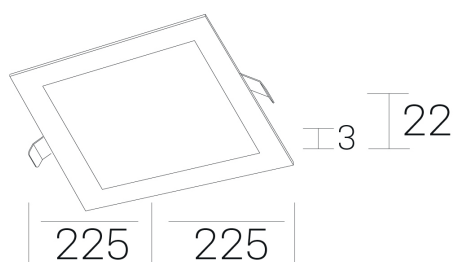

disc sq
K51703.03.RF.BK-BK.OP.ST.8.40.DA

GENERAL DETAILS

INSTALLATION	recessed with frame
FINISHES ALUMINIUM	Black-Black
LIGHT DIRECTION	Fixed
INT/EXT IP DEGREE	IP 43
MATERIAL	Aluminum
IK DEGREE	IK03
UTILIZATION	Indoor
WARRANTY	3 years

GENERAL DIMENSIONS

DIMENSIONS	225×225 mm
CUT OUT	210×210 mm
HEIGHT	h 22 mm
DIMENSIONES DE EMBALAJE	202 × 210 × 45 mm
PESO NETO	0.40

*Please might expect a max.15% figure reduction in finishes other than white