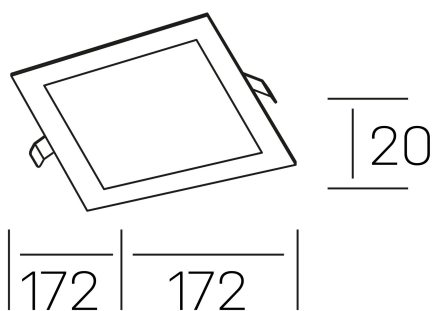

disc sq
K51703.02.RF.BK-BK.OP.ST.8.40.D1

GENERAL DETAILS

INSTALLATION	recessed with frame
FINISHES ALUMINIUM	Black-Black
LIGHT DIRECTION	Fixed
INT/EXT IP DEGREE	IP 43
MATERIAL	Aluminum
IK DEGREE	IK03
UTILIZATION	Indoor
WARRANTY	3 years

ELECTRICAL DETAILS

LAMP	LED
POWER	12 W
COLOUR TEMPERATURE	4000K
LUMINOUS FLUX	1060 Lm
EFFICACY DIMMING	85 Lm/W
DIMABLE	1.10v
DRIVER	Remote
CLASS PROTECTION	II
COLOUR RENDERING INDEX	CRI >80
VOLTAGE	220-240 V
FRECUENCIA	50-60 Hz
CURRENT INTENSITY	300 mA
LIFE TIME	35.000 h

GENERAL DIMENSIONS

DIMENSIONS	172×172 mm
CUT OUT	157×157 mm
HEIGHT	h 20mm
DIMENSIONES DE EMBALAJE	202 × 210 × 45 mm
PESO NETO	0.28

*Please might expect a max.15% figure reduction in finishes other than white