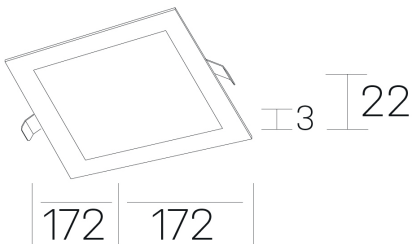

disc sq
K51703.02.RF.BK-BK.OP.ST.8.40.D1

GENERAL DETAILS

INSTALLATION	recessed with frame
FINISHES ALUMINIUM	Black-Black
LIGHT DIRECTION	Fixed
INT/EXT IP DEGREE	IP 43
MATERIAL	Aluminum
IK DEGREE	IK03
UTILIZATION	Indoor
WARRANTY	3 years

GENERAL DIMENSIONS

DIMENSIONS	172×172 mm
CUT OUT	157×157 mm
HEIGHT	h 22 mm
DIMENSIONES DE EMBALAJE	202 × 210 × 45 mm
PESO NETO	0.28

*Please might expect a max.15% figure reduction in finishes other than white