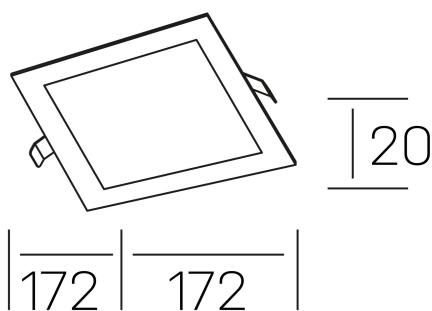

**disc sq**  
K51703.02.RF.BK-BK.OP.ST.8.40

## GENERAL DETAILS

INSTALLATION	recessed with frame
FINISHES ALUMINIUM	Black-Black
LIGHT DIRECTION	Fixed
INT/EXT IP DEGREE	IP 43
MATERIAL	Aluminum
IK DEGREE	IK03
UTILIZATION	Indoor
WARRANTY	3 years

## GENERAL DIMENSIONS

DIMENSIONS	172×172 mm
CUT OUT	157×157 mm
HEIGHT	h 20mm
DIMENSIONES DE EMBALAJE	202 × 210 × 45 mm
PESO NETO	0.28

\*Please might expect a max.15% figure reduction in finishes other than white