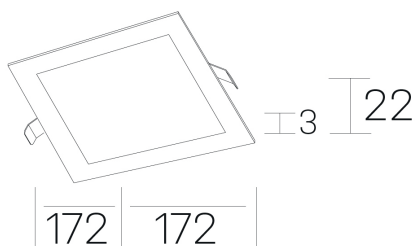

disc sq
K51703.02.RF.BK-BK.OP.ST.8.40

GENERAL DETAILS

INSTALLATION	recessed with frame
FINISHES ALUMINIUM	Black-Black
LIGHT DIRECTION	Fixed
INT/EXT IP DEGREE	IP 43
MATERIAL	Aluminum
IK DEGREE	IK03
UTILIZATION	Indoor
WARRANTY	3 years

GENERAL DIMENSIONS

DIMENSIONS	172×172 mm
CUT OUT	157×157 mm
HEIGHT	h 22 mm
DIMENSIONES DE EMBALAJE	202 × 210 × 45 mm
PESO NETO	0.28

*Please might expect a max.15% figure reduction in finishes other than white