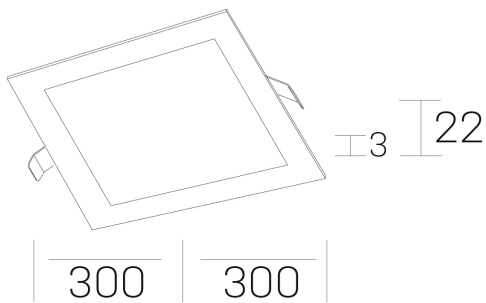

disc sq
K51703.04.RF.WH-WH.OP.ST.8.40.PC

GENERAL DETAILS

INSTALLATION	recessed with frame
FINISHES ALUMINIUM	White-White
LIGHT DIRECTION	Fixed
INT/EXT IP DEGREE	IP 43
MATERIAL	Aluminum
IK DEGREE	IK03
UTILIZATION	Indoor
WARRANTY	3 years

ELECTRICAL DETAILS

LAMP	LED
POWER	24 W
COLOUR TEMPERATURE	4000K
LUMINOUS FLUX	2350 Lm
EFFICACY DIMMING	100 Lm/W
DIMABLE	PHASE CUT
DRIVER	Remote
CLASS PROTECTION	II
COLOUR RENDERING INDEX	CRI >80
VOLTAGE	220-240 V
FRECUENCIA	50-60 Hz
CURRENT INTENSITY	600 mA
LIFE TIME	50.000 h

GENERAL DIMENSIONS

DIMENSIONS	300×300 mm
CUT OUT	285×285 mm
HEIGHT	h 22 mm
DIMENSIONES DE EMBALAJE	202 × 210 × 45 mm
PESO NETO	0.66

*Please might expect a max.15% figure reduction in finishes other than white