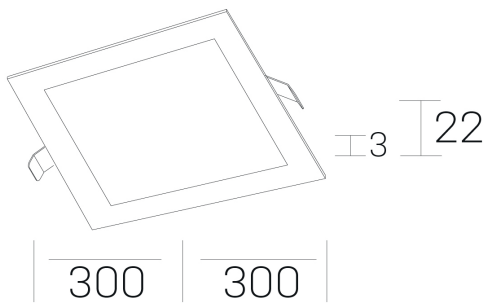

disc sq
K51703.04.RF.BK-BK.OP.ST.8.30.DA

GENERAL DETAILS

INSTALLATION	recessed with frame
FINISHES ALUMINIUM	Black-Black
LIGHT DIRECTION	Fixed
INT/EXT IP DEGREE	IP 43
MATERIAL	Aluminum
IK DEGREE	IK03
UTILIZATION	Indoor
WARRANTY	5 years

ELECTRICAL DETAILS

LAMP	LED
POWER	24 W
COLOUR TEMPERATURE	3000K
LUMINOUS FLUX	2300 lm
EFFICACY DIMMING	98 Lm/W
DIMABLE	DALI
DRIVER	Remote
CLASS PROTECTION	II
COLOUR RENDERING INDEX	CRI >80
VOLTAGE	220-240 V
CURRENT INTENSITY	600 mA
LIFE TIME	50.000 h

GENERAL DIMENSIONS

DIMENSIONS	300×300 mm
CUT OUT	285×285 mm
HEIGHT	h 22 mm
DIMENSIONES DE EMBALAJE	340 × 340 × 45 mm
PESO NETO	0.66

*Please might expect a max.15% figure reduction in finishes other than white