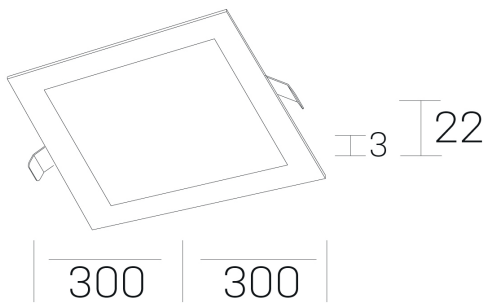

## GENERAL DETAILS

INSTALLATION	recessed with frame
FINISHES ALUMINIUM	Black-Black
LIGHT DIRECTION	Fixed
INT/EXT IP DEGREE	IP 43
MATERIAL	Aluminum
IK DEGREE	IK03
UTILIZATION	Indoor
WARRANTY	3 years

## GENERAL DIMENSIONS

DIMENSIONS	300×300 mm
CUT OUT	285×285 mm
HEIGHT	h 22 mm
DIMENSIONES DE EMBALAJE	202 × 210 × 45 mm
PESO NETO	0.66

\*Please might expect a max.15% figure reduction in finishes other than white