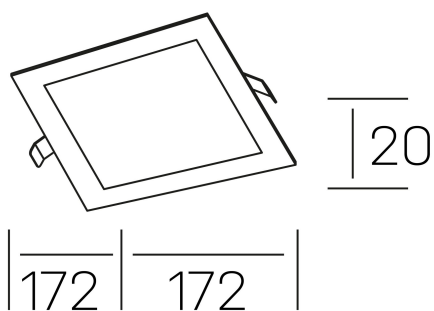

disc sq
K51703.02.RF.WH-WH.OP.ST.8.40

GENERAL DETAILS

INSTALLATION	recessed with frame
FINISHES ALUMINIUM	White-White
LIGHT DIRECTION	Fixed
INT/EXT IP DEGREE	IP 43
MATERIAL	Aluminum
IK DEGREE	IK03
UTILIZATION	Indoor
WARRANTY	3 years

ELECTRICAL DETAILS

LAMP	LED
POWER	12 W
COLOUR TEMPERATURE	4000K
LUMINOUS FLUX	1060 Lm
EFFICACY DIMMING	85 Lm/W
DIMABLE	No Dim
DRIVER	Remote
CLASS PROTECTION	II
COLOUR RENDERING INDEX	CRI >80
VOLTAGE	220-240 V
FRECUENCIA	50-60 Hz
CURRENT INTENSITY	300 mA
LIFE TIME	35.000 h

GENERAL DIMENSIONS

DIMENSIONS	172×172 mm
CUT OUT	157×157 mm
HEIGHT	h 20mm
DIMENSIONES DE EMBALAJE	202 × 210 × 45 mm
PESO NETO	0.28

*Please might expect a max.15% figure reduction in finishes other than white