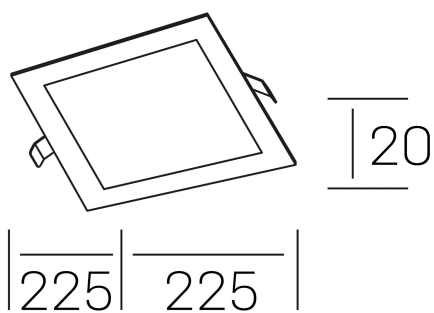

## GENERAL DETAILS

INSTALLATION	recessed with frame
FINISHES ALUMINIUM	Black-Black
LIGHT DIRECTION	Fixed
INT/EXT IP DEGREE	IP 43
MATERIAL	Aluminum
IK DEGREE	IK03
UTILIZATION	Indoor
WARRANTY	3 years

## GENERAL DIMENSIONS

DIMENSIONS	225×225 mm
CUT OUT	210×210 mm
HEIGHT	h 20mm
DIMENSIONES DE EMBALAJE	202 × 210 × 45 mm
PESO NETO	0.40

\*Please might expect a max.15% figure reduction in finishes other than white