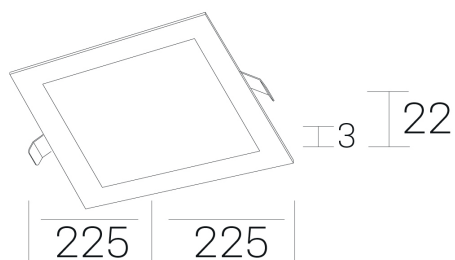

disc sq
K51703.03.RF.BK-BK.OP.ST.8.40.D1

GENERAL DETAILS

INSTALLATION	recessed with frame
FINISHES ALUMINIUM	Black-Black
LIGHT DIRECTION	Fixed
INT/EXT IP DEGREE	IP 43
MATERIAL	Aluminum
IK DEGREE	IK03
UTILIZATION	Indoor
WARRANTY	3 years

GENERAL DIMENSIONS

DIMENSIONS	225×225 mm
CUT OUT	210×210 mm
HEIGHT	h 22 mm
DIMENSIONES DE EMBALAJE	202 × 210 × 45 mm
PESO NETO	0.40

*Please might expect a max.15% figure reduction in finishes other than white