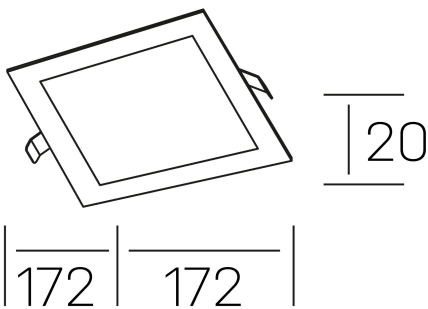

disc sq
K51703.02.RF.BK-BK.OP.ST.8.40.PC

GENERAL DETAILS

INSTALLATION	recessed with frame
FINISHES ALUMINIUM	Black-Black
LIGHT DIRECTION	Fixed
INT/EXT IP DEGREE	IP 43
MATERIAL	Aluminum
IK DEGREE	IK03
UTILIZATION	Indoor
WARRANTY	3 years

ELECTRICAL DETAILS

LAMP	LED
POWER	12 W
COLOUR TEMPERATURE	4000K
LUMINOUS FLUX	1060 Lm
EFFICACY DIMMING	85 Lm/W
DIMABLE	PHASE CUT
DRIVER	Remote
CLASS PROTECTION	II
COLOUR RENDERING INDEX	CRI >80
VOLTAGE	220-240 V
FRECUENCIA	50-60 Hz
CURRENT INTENSITY	300 mA
LIFE TIME	35.000 h

GENERAL DIMENSIONS

DIMENSIONS	172×172 mm
CUT OUT	157×157 mm
HEIGHT	h 20mm
DIMENSIONES DE EMBALAJE	202 × 210 × 45 mm
PESO NETO	0.28

*Please might expect a max.15% figure reduction in finishes other than white