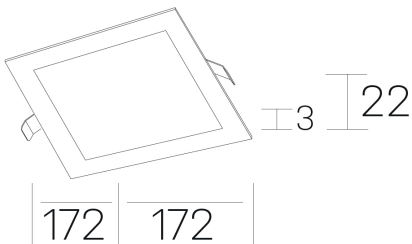

## GENERAL DETAILS

INSTALLATION	recessed with frame
FINISHES ALUMINIUM	Black-Black
LIGHT DIRECTION	Fixed
INT/EXT IP DEGREE	IP 43
MATERIAL	Aluminum
IK DEGREE	IK03
UTILIZATION	Indoor
WARRANTY	3 years

## GENERAL DIMENSIONS

DIMENSIONS	172×172 mm
CUT OUT	157×157 mm
HEIGHT	h 22 mm
DIMENSIONES DE EMBALAJE	202 × 210 × 45 mm
PESO NETO	0.28

\*Please might expect a max.15% figure reduction in finishes other than white