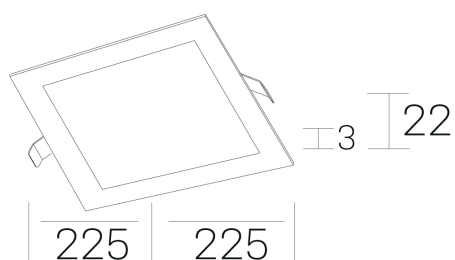

disc sq
K51703.03.RF.WH-WH.OP.ST.8.40.DA

GENERAL DETAILS

INSTALLATION	recessed with frame
FINISHES ALUMINIUM	White-White
LIGHT DIRECTION	Fixed
INT/EXT IP DEGREE	IP 43
MATERIAL	Aluminum
IK DEGREE	IK03
UTILIZATION	Indoor
WARRANTY	5 years

GENERAL DIMENSIONS

DIMENSIONS	225x225 mm
CUT OUT	210x210 mm
HEIGHT	h 22 mm
DIMENSIONES DE EMBALAJE	202 x 210 x 45 mm
PESO NETO	0.40

*Please might expect a max.15% figure reduction in finishes other than white