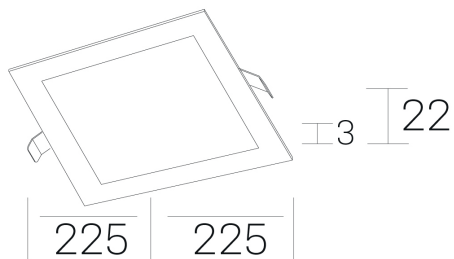

disc sq
K51703.03.RF.WH-WH.OP.ST.8.40.DA

GENERAL DETAILS

INSTALLATION	recessed with frame
FINISHES ALUMINIUM	White-White
LIGHT DIRECTION	Fixed
INT/EXT IP DEGREE	IP 43
MATERIAL	Aluminum
IK DEGREE	IK03
UTILIZATION	Indoor
WARRANTY	3 years

GENERAL DIMENSIONS

DIMENSIONS	225×225 mm
CUT OUT	210×210 mm
HEIGHT	h 22 mm
DIMENSIONES DE EMBALAJE	202 × 210 × 45 mm
PESO NETO	0.40

*Please might expect a max.15% figure reduction in finishes other than white