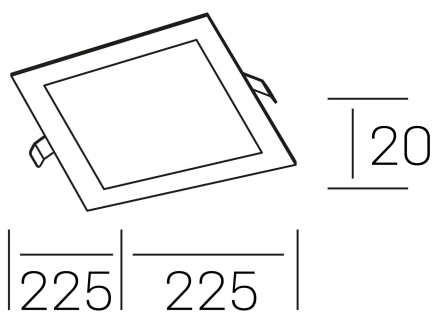

disc sq
K51703.03.RF.WH-WH.OP.ST.8.40.DA

GENERAL DETAILS

INSTALLATION	recessed with frame
FINISHES ALUMINIUM	White-White
LIGHT DIRECTION	Fixed
INT/EXT IP DEGREE	IP 43
MATERIAL	Aluminum
IK DEGREE	IK03
UTILIZATION	Indoor
WARRANTY	3 years

ELECTRICAL DETAILS

LAMP	LED
POWER	20 W
COLOUR TEMPERATURE	4000K
LUMINOUS FLUX	1800 lm
EFFICACY DIMMING	92 Lm/W
DIMABLE	DALI
DRIVER	Remote
CLASS PROTECTION	II
COLOUR RENDERING INDEX	CRI >80
VOLTAGE	220-240 V
FRECUENCIA	50-60 Hz
CURRENT INTENSITY	500 mA
LIFE TIME	35.000 h

GENERAL DIMENSIONS

DIMENSIONS	225×225 mm
CUT OUT	210×210 mm
HEIGHT	h 20mm
DIMENSIONES DE EMBALAJE	202 × 210 × 45 mm
PESO NETO	0.40

*Please might expect a max.15% figure reduction in finishes other than white