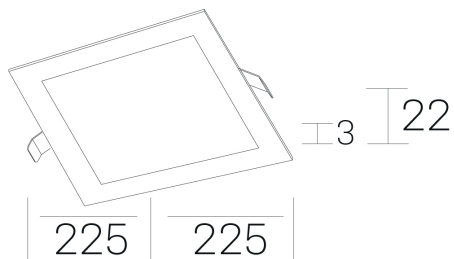

## GENERAL DETAILS

INSTALLATION	recessed with frame
FINISHES ALUMINIUM	Black-Black
LIGHT DIRECTION	Fixed
INT/EXT IP DEGREE	IP 43
MATERIAL	Aluminum
IK DEGREE	IK03
UTILIZATION	Indoor
WARRANTY	3 years

## GENERAL DIMENSIONS

DIMENSIONS	225×225 mm
CUT OUT	210×210 mm
HEIGHT	h 22 mm
DIMENSIONES DE EMBALAJE	202 × 210 × 45 mm
PESO NETO	0.40

\*Please might expect a max.15% figure reduction in finishes other than white