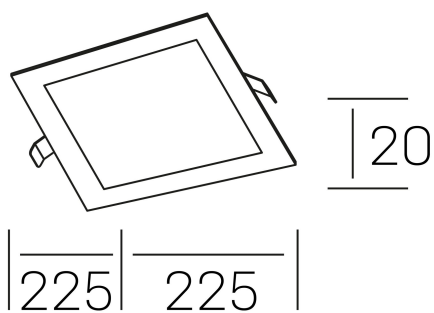

disc sq
K51703.03.RF.BK-BK.OP.ST.8.30.PC

GENERAL DETAILS

INSTALLATION	recessed with frame
FINISHES ALUMINIUM	Black-Black
LIGHT DIRECTION	Fixed
INT/EXT IP DEGREE	IP 43
MATERIAL	Aluminum
IK DEGREE	IK03
UTILIZATION	Indoor
WARRANTY	3 years

ELECTRICAL DETAILS

LAMP	LED
POWER	20 W
COLOUR TEMPERATURE	3000K
LUMINOUS FLUX	1750 Lm
EFFICACY DIMMING	90 Lm/W
DIMABLE	PHASE CUT
DRIVER	Remote
CLASS PROTECTION	II
COLOUR RENDERING INDEX	CRI >80
VOLTAGE	220-240 V
FRECUENCIA	50-60 Hz
CURRENT INTENSITY	500 mA
LIFE TIME	35.000 h

GENERAL DIMENSIONS

DIMENSIONS	225×225 mm
CUT OUT	210×210 mm
HEIGHT	h 20mm
DIMENSIONES DE EMBALAJE	202 × 210 × 45 mm
PESO NETO	0.40

*Please might expect a max.15% figure reduction in finishes other than white