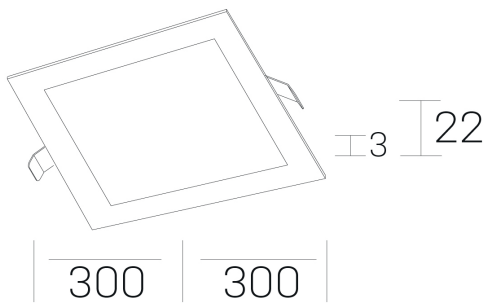

disc sq
K51703.04.RF.BK-BK.OP.ST.8.40

GENERAL DETAILS

INSTALLATION	recessed with frame
FINISHES ALUMINIUM	Black-Black
LIGHT DIRECTION	Fixed
INT/EXT IP DEGREE	IP 43
MATERIAL	Aluminum
IK DEGREE	IK03
UTILIZATION	Indoor
WARRANTY	3 years

ELECTRICAL DETAILS

LAMP	LED
POWER	24 W
COLOUR TEMPERATURE	4000K
LUMINOUS FLUX	2350 Lm
EFFICACY DIMMING	100 Lm/W
DIMABLE	No Dim
DRIVER	Remote
CLASS PROTECTION	II
COLOUR RENDERING INDEX	CRI >80
VOLTAGE	220-240 V
FRECUENCIA	50-60 Hz
CURRENT INTENSITY	600 mA
LIFE TIME	50.000 h

GENERAL DIMENSIONS

DIMENSIONS	300×300 mm
CUT OUT	285×285 mm
HEIGHT	h 22 mm
DIMENSIONES DE EMBALAJE	202 × 210 × 45 mm
PESO NETO	0.66

*Please might expect a max.15% figure reduction in finishes other than white