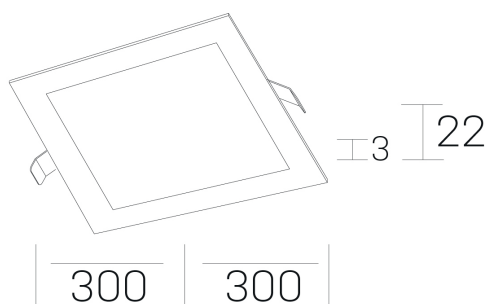

disc sq
K51703.04.RF.BK-BK.OP.ST.8.40

GENERAL DETAILS

INSTALLATION	recessed with frame
FINISHES ALUMINIUM	Black-Black
LIGHT DIRECTION	Fixed
INT/EXT IP DEGREE	IP 43
MATERIAL	Aluminum
IK DEGREE	IK03
UTILIZATION	Indoor
WARRANTY	5 years

ELECTRICAL DETAILS

LAMP	LED
POWER	24 W
COLOUR TEMPERATURE	4000K
LUMINOUS FLUX	2350 Lm
EFFICACY DIMMING	100 Lm/W
DIMABLE	No Dim
DRIVER	Remote
CLASS PROTECTION	II
COLOUR RENDERING INDEX	CRI >80
VOLTAGE	220-240 V
CURRENT INTENSITY	600 mA
LIFE TIME	50.000 h

GENERAL DIMENSIONS

DIMENSIONS	300x300 mm
CUT OUT	285x285 mm
HEIGHT	h 22 mm
DIMENSIONES DE EMBALAJE	340 x 340 x 45 mm
PESO NETO	0.66

*Please might expect a max.15% figure reduction in finishes other than white