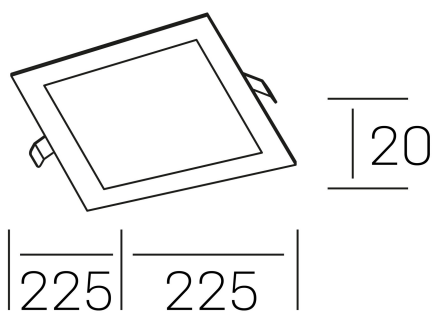

disc sq
K51703.03.RF.BK-BK.OP.ST.8.40.PC

GENERAL DETAILS

INSTALLATION	recessed with frame
FINISHES ALUMINIUM	Black-Black
LIGHT DIRECTION	Fixed
INT/EXT IP DEGREE	IP 43
MATERIAL	Aluminum
IK DEGREE	IK03
UTILIZATION	Indoor
WARRANTY	3 years

ELECTRICAL DETAILS

LAMP	LED
POWER	20 W
COLOUR TEMPERATURE	4000K
LUMINOUS FLUX	1800 lm
EFFICACY DIMMING	92 Lm/W
DIMABLE	PHASE CUT
DRIVER	Remote
CLASS PROTECTION	II
COLOUR RENDERING INDEX	CRI >80
VOLTAGE	220-240 V
FRECUENCIA	50-60 Hz
CURRENT INTENSITY	500 mA
LIFE TIME	35.000 h

GENERAL DIMENSIONS

DIMENSIONS	225×225 mm
CUT OUT	210×210 mm
HEIGHT	h 20mm
DIMENSIONES DE EMBALAJE	202 × 210 × 45 mm
PESO NETO	0.40

*Please might expect a max.15% figure reduction in finishes other than white