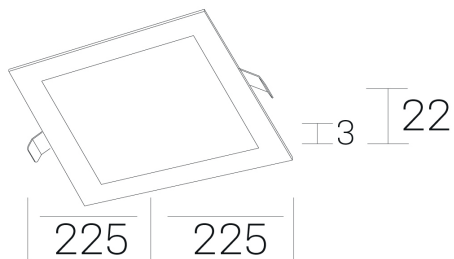

disc sq
K51703.03.RF.BK-BK.OP.ST.8.30.DA

GENERAL DETAILS

INSTALLATION	recessed with frame
FINISHES ALUMINIUM	Black-Black
LIGHT DIRECTION	Fixed
INT/EXT IP DEGREE	IP 43
MATERIAL	Aluminum
IK DEGREE	IK03
UTILIZATION	Indoor
WARRANTY	3 years

GENERAL DIMENSIONS

DIMENSIONS	225×225 mm
CUT OUT	210×210 mm
HEIGHT	h 22 mm
DIMENSIONES DE EMBALAJE	202 × 210 × 45 mm
PESO NETO	0.40

*Please might expect a max.15% figure reduction in finishes other than white