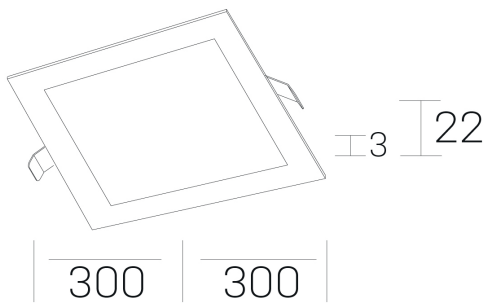

disc sq
K51703.04.RF.BK-BK.OP.ST.8.40.PU

GENERAL DETAILS

INSTALLATION	recessed with frame
FINISHES ALUMINIUM	Black-Black
LIGHT DIRECTION	Fixed
INT/EXT IP DEGREE	IP 43
MATERIAL	Aluminum
IK DEGREE	IK03
UTILIZATION	Indoor
WARRANTY	3 years

ELECTRICAL DETAILS

LAMP	LED
POWER	24 W
COLOUR TEMPERATURE	4000K
LUMINOUS FLUX	2350 Lm
EFFICACY DIMMING	100 Lm/W
DIMABLE	Push
DRIVER	Remote
CLASS PROTECTION	II
COLOUR RENDERING INDEX	CRI >80
VOLTAGE	220-240 V
FRECUENCIA	50-60 Hz
CURRENT INTENSITY	600 mA
LIFE TIME	50.000 h

GENERAL DIMENSIONS

DIMENSIONS	300×300 mm
CUT OUT	285×285 mm
HEIGHT	h 22 mm
DIMENSIONES DE EMBALAJE	202 × 210 × 45 mm
PESO NETO	0.66

*Please might expect a max.15% figure reduction in finishes other than white