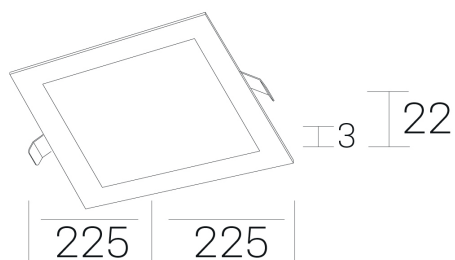

**disc sq**  
K51703.03.RF.WH-WH.OP.ST.8.40.D1

## GENERAL DETAILS

INSTALLATION	recessed with frame
FINISHES ALUMINIUM	White-White
LIGHT DIRECTION	Fixed
INT/EXT IP DEGREE	IP 43
MATERIAL	Aluminum
IK DEGREE	IK03
UTILIZATION	Indoor
WARRANTY	3 years

## GENERAL DIMENSIONS

DIMENSIONS	225×225 mm
CUT OUT	210×210 mm
HEIGHT	h 22 mm
DIMENSIONES DE EMBALAJE	202 × 210 × 45 mm
PESO NETO	0.40

\*Please might expect a max.15% figure reduction in finishes other than white