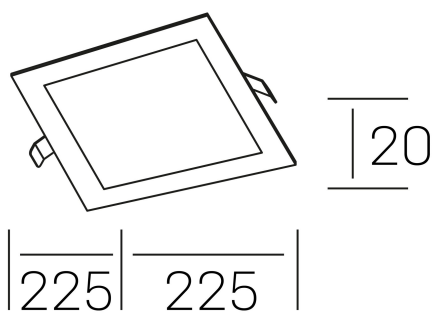

disc sq
K51703.03.RF.WH-WH.OP.ST.8.40.D1

GENERAL DETAILS

INSTALLATION	recessed with frame
FINISHES ALUMINIUM	White-White
LIGHT DIRECTION	Fixed
INT/EXT IP DEGREE	IP 43
MATERIAL	Aluminum
IK DEGREE	IK03
UTILIZATION	Indoor
WARRANTY	3 years

ELECTRICAL DETAILS

LAMP	LED
POWER	20 W
COLOUR TEMPERATURE	4000K
LUMINOUS FLUX	1800 lm
EFFICACY DIMMING	92 Lm/W
DIMABLE	1.10v
DRIVER	Remote
CLASS PROTECTION	II
COLOUR RENDERING INDEX	CRI >80
VOLTAGE	220-240 V
FRECUENCIA	50-60 Hz
CURRENT INTENSITY	500 mA
LIFE TIME	35.000 h

GENERAL DIMENSIONS

DIMENSIONS	225×225 mm
CUT OUT	210×210 mm
HEIGHT	h 20mm
DIMENSIONES DE EMBALAJE	202 × 210 × 45 mm
PESO NETO	0.40

*Please might expect a max.15% figure reduction in finishes other than white