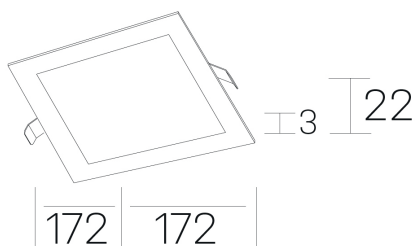

disc sq
K51703.02.RF.BK-BK.OP.ST.8.40.DA

GENERAL DETAILS

INSTALLATION	recessed with frame
FINISHES ALUMINIUM	Black-Black
LIGHT DIRECTION	Fixed
INT/EXT IP DEGREE	IP 43
MATERIAL	Aluminum
IK DEGREE	IK03
UTILIZATION	Indoor
WARRANTY	3 years

GENERAL DIMENSIONS

DIMENSIONS	172×172 mm
CUT OUT	157×157 mm
HEIGHT	h 22 mm
DIMENSIONES DE EMBALAJE	202 × 210 × 45 mm
PESO NETO	0.28

*Please might expect a max.15% figure reduction in finishes other than white