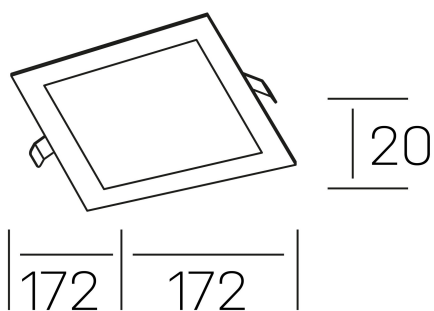

disc sq
K51703.02.RF.BK-BK.OP.ST.8.40.DA

GENERAL DETAILS

INSTALLATION	recessed with frame
FINISHES ALUMINIUM	Black-Black
LIGHT DIRECTION	Fixed
INT/EXT IP DEGREE	IP 43
MATERIAL	Aluminum
IK DEGREE	IK03
UTILIZATION	Indoor
WARRANTY	3 years

ELECTRICAL DETAILS

LAMP	LED
POWER	12 W
COLOUR TEMPERATURE	4000K
LUMINOUS FLUX	1060 Lm
EFFICACY DIMMING	85 Lm/W
DIMABLE	DALI
DRIVER	Remote
CLASS PROTECTION	II
COLOUR RENDERING INDEX	CRI >80
VOLTAGE	220-240 V
FRECUENCIA	50-60 Hz
CURRENT INTENSITY	300 mA
LIFE TIME	35.000 h

GENERAL DIMENSIONS

DIMENSIONS	172×172 mm
CUT OUT	157×157 mm
HEIGHT	h 20mm
DIMENSIONES DE EMBALAJE	202 × 210 × 45 mm
PESO NETO	0.28

*Please might expect a max.15% figure reduction in finishes other than white