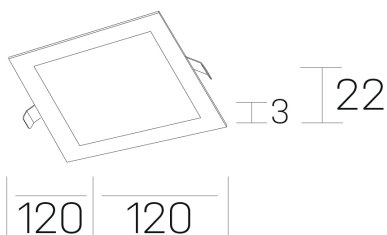

disc sq
K51703.01.RF.BK-BK.OP.ST.8.30.PU

GENERAL DETAILS

INSTALACIÓN	recessed with frame
COLOR EXT-INT	Black-Black
DIRECCIÓN DE LA LUZ	Fixed
INT-EXT ESTANQUEIDAD	IP 43
MATERIAL	Aluminum
RESISTENCIA MECÁNICA	IK03
USO	Indoor
GARANTÍA	5 years

ELECTRICAL DETAILS

FUENTE DE LUZ	LED
POTENCIA	8 W
TEMPERATURA DE COLOR	3000K
FLUJO LUMÍNICO	480 Lm
EFICIENCIA LUMÍNICA	62 Lm/W
DIMABLE	Push
DRIVER	Remote
CLASE DE SEGURIDAD	II
ÍNDICE DE REPRODUCCIÓN CROMÁTICA	CRI >80
TENSIÓN	220-240 V
CORRIENTE	350 mA
VIDA UTIL	50.000 h

GENERAL DIMENSIONS

DIMENSIÓN	120×120 mm
AGUJERO DE CORTE	108×108 mm
ALTURA	h 22 mm
DIMENSIONES DE EMBALAJE	160 × 155 × 45 mm
PESO NETO	0.16

*Please might expect a max. 15% figure reduction in finishes other than white