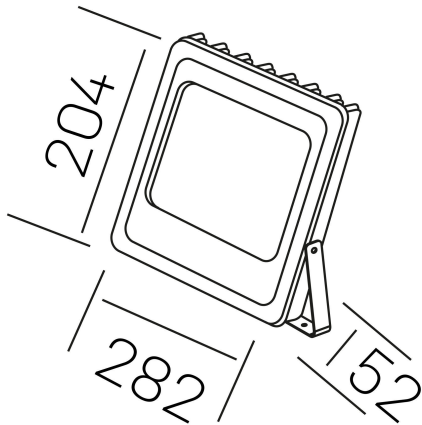

**storm pro k-select**  
K60011.03.SR.BK-BK.90.ST.8.01

### GENERAL DETAILS

INSTALLATION	Surface
FINISHES ALUMINIUM	Black-Black
LIGHT DIRECTION	Fixed
BEAM ANGLE	120°
INT/EXT IP DEGREE	IP 66
MATERIAL	Aluminum
IK DEGREE	IK08
UTILIZATION	Outdoor
WARRANTY	3 years

### ELECTRICAL DETAILS

LAMP	LED
POWER	50 W
COLOUR TEMPERATURE	3CCT 3000K-4000K-6000K
LUMINOUS FLUX	4930-4950-5000 Lm
EFFICACY DIMMING	99-99-100 Lm/W
DRIVER	Integrated
CLASS PROTECTION	II
COLOUR RENDERING INDEX	CRI >80
VOLTAGE	200-277 V
FRECUENCIA	50-60 Hz
CURRENT INTENSITY	200 mA
LIFE TIME	35.000 h

### GENERAL DIMENSIONS

DIMENSIONS	282x52 mm
HEIGHT	h 204 mm
DIMENSIONES DE EMBALAJE	N/A
PESO NETO	1.6

\*Please might expect a max. 15% figure reduction in finishes other than white