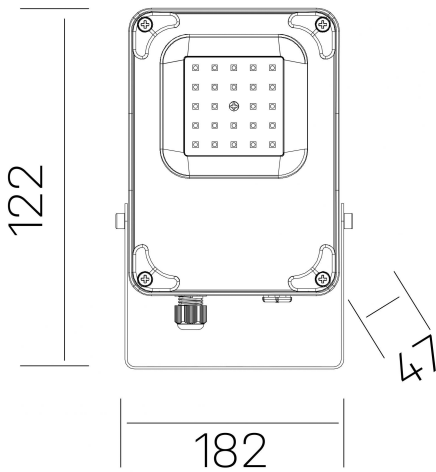

storm pro k-select

K60011.01.SR.BK-BK.90.ST.8.01

GENERAL DETAILS

INSTALLATION	Surface
FINISHES ALUMINIUM	Black-Black
LIGHT DIRECTION	Fixed
BEAM ANGLE	120°
INT/EXT IP DEGREE	IP 66
MATERIAL	Aluminum
IK DEGREE	IK08
UTILIZATION	Outdoor
WARRANTY	3 years

ELECTRICAL DETAILS

LAMP	LED
POWER	20 W
COLOUR TEMPERATURE	3CCT 3000K-4000K-6000K
LUMINOUS FLUX	1850-1900-1950 Lm
EFFICACY DIMMING	93-95-98 Lm/W
DRIVER	Integrated
CLASS PROTECTION	II
COLOUR RENDERING INDEX	CRI >80
VOLTAGE	200-277 V
FRECUENCIA	50-60 Hz
CURRENT INTENSITY	75 mA
LIFE TIME	35.000 h

GENERAL DIMENSIONS

DIMENSIONS	182×47 mm
HEIGHT	h 122 mm
DIMENSIONES DE EMBALAJE	N/A
PESO NETO	0.65

*Please might expect a max.15% figure reduction in finishes other than white