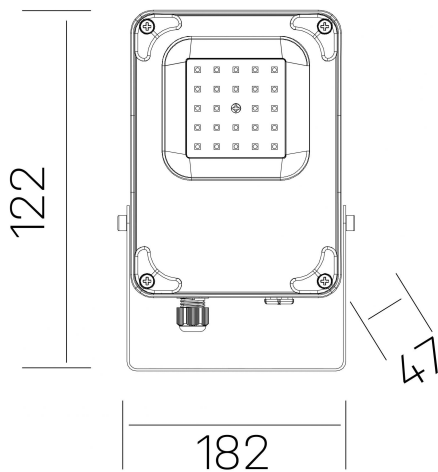

## storm pro k-select

K60011.01.SR.BK-BK.90.ST.8.01

### GENERAL DETAILS

INSTALLATION	Surface
FINISHES ALUMINIUM	Black-Black
LIGHT DIRECTION	Fixed
BEAM ANGLE	120°
INT/EXT IP DEGREE	IP 66
MATERIAL	Aluminum
IK DEGREE	IK08
UTILIZATION	Outdoor
WARRANTY	3 years

### ELECTRICAL DETAILS

LAMP	LED
POWER	20 W
COLOUR TEMPERATURE	3CCT 3000K-4000K-6000K
LUMINOUS FLUX	1850-1900-1950 Lm
EFFICACY DIMMING	93-95-98 Lm/W
DRIVER	Integrated
CLASS PROTECTION	I
COLOUR RENDERING INDEX	CRI >80
VOLTAGE	200-277 V
FRECUENCIA	50-60 Hz
CURRENT INTENSITY	75 mA
LIFE TIME	50.000 h

### GENERAL DIMENSIONS

DIMENSIONS	182×47 mm
HEIGHT	h 122 mm
DIMENSIONES DE EMBALAJE	N/A
PESO NETO	0.65

\*Please might expect a max.15% figure reduction in finishes other than white