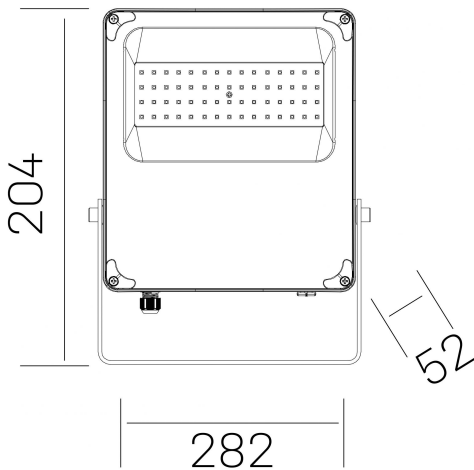

storm pro k-select
K60011.03.SR.BK-BK.120.ST.8.01

GENERAL DETAILS

INSTALLATION	Surface
FINISHES ALUMINIUM	Black-Black
LIGHT DIRECTION	Fixed
BEAM ANGLE	120°
INT/EXT IP DEGREE	IP 66
MATERIAL	Aluminum
IK DEGREE	IK08
UTILIZATION	Outdoor
WARRANTY	5 years

ELECTRICAL DETAILS

LAMP	LED
POWER	50 W
COLOUR TEMPERATURE	3CCT 3000K-4000K-6000K
LUMINOUS FLUX	4930-4950-5000 Lm
EFFICACY DIMMING	99-99-100 Lm/W
DRIVER	Integrated
CLASS PROTECTION	I
COLOUR RENDERING INDEX	CRI >80
VOLTAGE	200-277 V
CURRENT INTENSITY	200 mA
LIFE TIME	50.000 h

GENERAL DIMENSIONS

DIMENSIONS	282x52 mm
HEIGHT	h 204 mm
DIMENSIONES DE EMBALAJE	N/A
PESO NETO	16

*Please might expect a max.15% figure reduction in finishes other than white