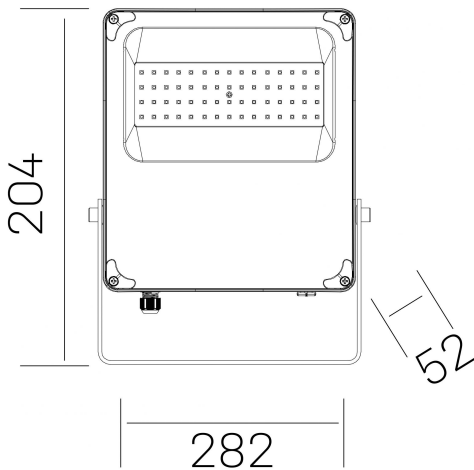

## storm pro k-select

K60011.03.SR.BK-BK.90.ST.8.01

### GENERAL DETAILS

INSTALLATION	Surface
FINISHES ALUMINIUM	Black-Black
LIGHT DIRECTION	Fixed
BEAM ANGLE	120°
INT/EXT IP DEGREE	IP 66
MATERIAL	Aluminum
IK DEGREE	IK08
UTILIZATION	Outdoor
WARRANTY	3 years

### ELECTRICAL DETAILS

LAMP	LED
POWER	50 W
COLOUR TEMPERATURE	3CCT 3000K-4000K-6000K
LUMINOUS FLUX	4930-4950-5000 Lm
EFFICACY DIMMING	99-99-100 Lm/W
DRIVER	Integrated
CLASS PROTECTION	I
COLOUR RENDERING INDEX	CRI >80
VOLTAGE	200-277 V
FRECUENCIA	50-60 Hz
CURRENT INTENSITY	200 mA
LIFE TIME	50.000 h

### GENERAL DIMENSIONS

DIMENSIONS	282x52 mm
HEIGHT	h 204 mm
DIMENSIONES DE EMBALAJE	N/A
PESO NETO	1.6

\*Please might expect a max.15% figure reduction in finishes other than white