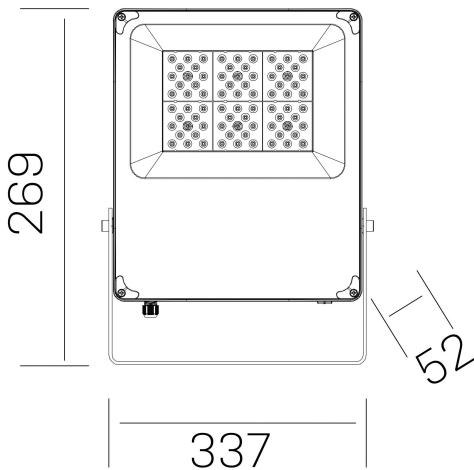

storm pro k-select

K60011.02.SR.BK-BK.90.ST.8.01

GENERAL DETAILS

INSTALLATION	Surface
FINISHES ALUMINIUM	Black-Black
LIGHT DIRECTION	Fixed
BEAM ANGLE	120°
INT/EXT IP DEGREE	IP 66
MATERIAL	Aluminum
IK DEGREE	IK08
UTILIZATION	Outdoor
WARRANTY	3 years

ELECTRICAL DETAILS

LAMP	LED
POWER	30 W
COLOUR TEMPERATURE	3CCT 3000K-4000K-6000K
LUMINOUS FLUX	2900-2950-3000 Lm
EFFICACY DIMMING	97-98-100 Lm/W
DRIVER	Integrated
CLASS PROTECTION	II
COLOUR RENDERING INDEX	CRI >80
VOLTAGE	200-277 V
FRECUENCIA	50-60 Hz
CURRENT INTENSITY	120 mA
LIFE TIME	35.000 h

GENERAL DIMENSIONS

DIMENSIONS	242x51 mm
HEIGHT	h 169 mm
DIMENSIONES DE EMBALAJE	N/A
PESO NETO	1.1

*Please might expect a max.15% figure reduction in finishes other than white