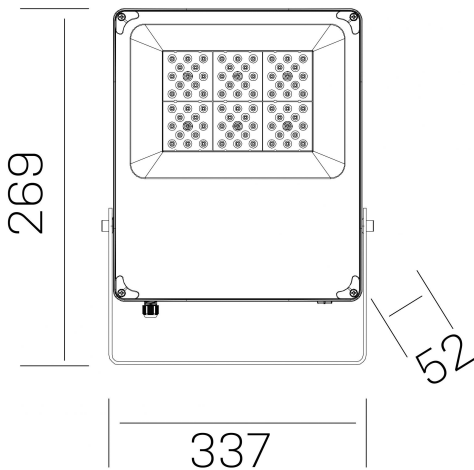

**storm pro k-select**  
K60011.02.SR.BK-BK.90.ST.8.01

### GENERAL DETAILS

INSTALLATION	Surface
FINISHES ALUMINIUM	Black-Black
LIGHT DIRECTION	Fixed
BEAM ANGLE	120°
INT/EXT IP DEGREE	IP 66
MATERIAL	Aluminum
IK DEGREE	IK08
UTILIZATION	Outdoor
WARRANTY	3 years

### GENERAL DIMENSIONS

DIMENSIONS	242x51 mm
HEIGHT	h 169 mm
DIMENSIONES DE EMBALAJE	N/A
PESO NETO	1.1

\*Please might expect a max.15% figure reduction in finishes other than white