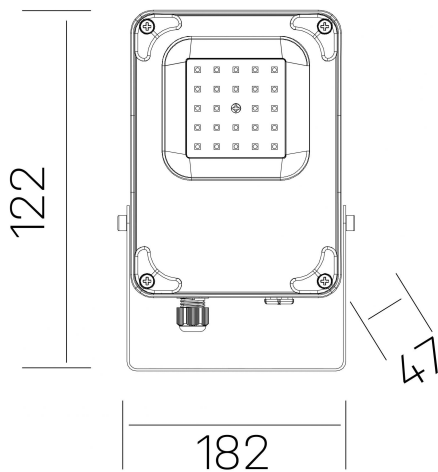

**storm pro k-select**  
K60011.01.SR.BK-BK.120.ST.8.01

**GENERAL DETAILS**

INSTALLATION	Surface
FINISHES ALUMINIUM	Black-Black
LIGHT DIRECTION	Fixed
BEAM ANGLE	120°
INT/EXT IP DEGREE	IP 66
MATERIAL	Aluminum
IK DEGREE	IK08
UTILIZATION	Outdoor
WARRANTY	5 years

**ELECTRICAL DETAILS**

LAMP	LED
POWER	20 W
COLOUR TEMPERATURE	3CCT 3000K-4000K-6000K
LUMINOUS FLUX	1850-1900-1950 Lm
EFFICACY DIMMING	93-95-98 Lm/W
DRIVER	Integrated
CLASS PROTECTION	I
COLOUR RENDERING INDEX	CRI >80
VOLTAGE	200-277 V
CURRENT INTENSITY	75 mA
LIFE TIME	50.000 h

**GENERAL DIMENSIONS**

DIMENSIONS	182×47 mm
HEIGHT	h 122 mm
DIMENSIONES DE EMBALAJE	N/A
PESO NETO	65

\*Please might expect a max.15% figure reduction in finishes other than white