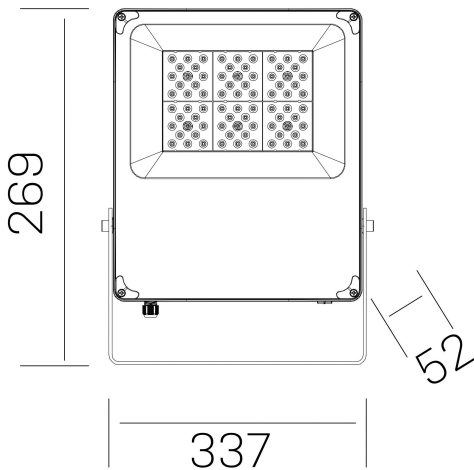

storm pro k-select
K60011.04.SR.BK-BK.120.ST.8.01

GENERAL DETAILS

| | |
|--------------------|-------------|
| INSTALLATION | Surface |
| FINISHES ALUMINIUM | Black-Black |
| LIGHT DIRECTION | Fixed |
| BEAM ANGLE | 120° |
| INT/EXT IP DEGREE | IP 66 |
| MATERIAL | Aluminum |
| IK DEGREE | IK08 |
| UTILIZATION | Outdoor |
| WARRANTY | 5 years |

ELECTRICAL DETAILS

| | |
|------------------------|------------------------|
| LAMP | LED |
| POWER | 100 W |
| COLOUR TEMPERATURE | 3CCT 3000K-4000K-6000K |
| LUMINOUS FLUX | 9900-9950-10000 Lm |
| EFFICACY DIMMING | 99-99-100 Lm/W |
| DRIVER | Integrated |
| CLASS PROTECTION | I |
| COLOUR RENDERING INDEX | CRI >80 |
| VOLTAGE | 200-277 V |
| CURRENT INTENSITY | 350 mA |
| LIFE TIME | 50.000 h |

GENERAL DIMENSIONS

| | |
|-------------------------|-----------|
| DIMENSIONS | 337x52 mm |
| HEIGHT | h 269 mm |
| DIMENSIONES DE EMBALAJE | N/A |
| PESO NETO | 24 |

*Please might expect a max.15% figure reduction in finishes other than white