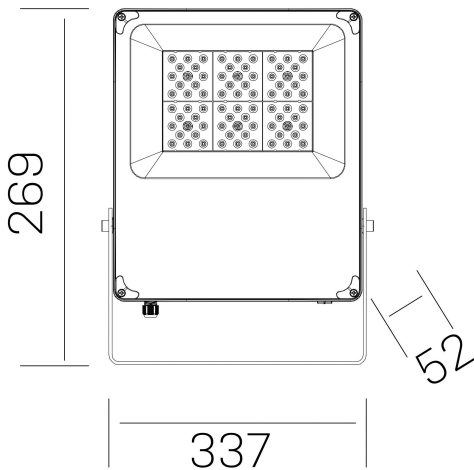

storm pro k-select

K60011.04.SR.BK-BK.90.ST.8.01

GENERAL DETAILS

INSTALLATION	Surface
FINISHES ALUMINIUM	Black-Black
LIGHT DIRECTION	Fixed
BEAM ANGLE	120°
INT/EXT IP DEGREE	IP 66
MATERIAL	Aluminum
IK DEGREE	IK08
UTILIZATION	Outdoor
WARRANTY	3 years

ELECTRICAL DETAILS

LAMP	LED
POWER	100 W
COLOUR TEMPERATURE	3CCT 3000K-4000K-6000K
LUMINOUS FLUX	9900-9950-10000 Lm
EFFICACY DIMMING	99-99-100 Lm/W
DRIVER	Integrated
CLASS PROTECTION	I
COLOUR RENDERING INDEX	CRI >80
VOLTAGE	200-277 V
FRECUENCIA	50-60 Hz
CURRENT INTENSITY	350 mA
LIFE TIME	50.000 h

GENERAL DIMENSIONS

DIMENSIONS	337×52 mm
HEIGHT	h 269 mm
DIMENSIONES DE EMBALAJE	N/A
PESO NETO	2.4

*Please might expect a max.15% figure reduction in finishes other than white