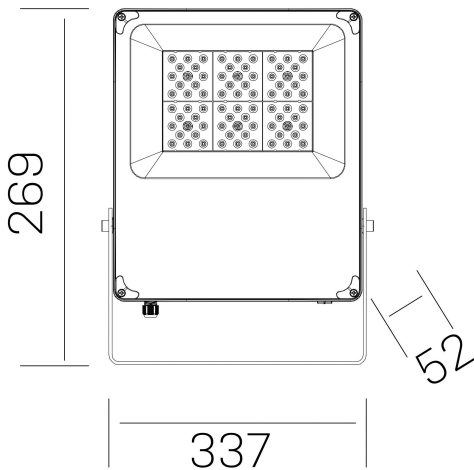

storm pro k-select

K60011.04.SR.BK-BK.90.ST.8.01

GENERAL DETAILS

INSTALLATION	Surface
FINISHES ALUMINIUM	Black-Black
LIGHT DIRECTION	Fixed
BEAM ANGLE	120°
INT/EXT IP DEGREE	IP 66
MATERIAL	Aluminum
IK DEGREE	IK08
UTILIZATION	Outdoor
WARRANTY	3 years

ELECTRICAL DETAILS

LAMP	LED
POWER	100 W
COLOUR TEMPERATURE	3CCT 3000K-4000K-6000K
LUMINOUS FLUX	9900-9950-10000 Lm
EFFICACY DIMMING	99-99-100 Lm/W
DRIVER	Integrated
CLASS PROTECTION	II
COLOUR RENDERING INDEX	CRI >80
VOLTAGE	200-277 V
FRECUENCIA	50-60 Hz
CURRENT INTENSITY	350 mA
LIFE TIME	35.000 h

GENERAL DIMENSIONS

DIMENSIONS	337×52 mm
HEIGHT	h 269 mm
DIMENSIONES DE EMBALAJE	N/A
PESO NETO	2.4

*Please might expect a max.15% figure reduction in finishes other than white