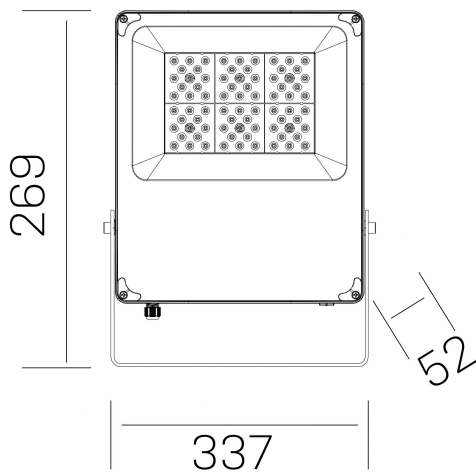

**storm pro k-select**  
K60011.02.SR.BK-BK.120.ST.8.01

### GENERAL DETAILS

INSTALLATION	Surface
FINISHES ALUMINIUM	Black-Black
LIGHT DIRECTION	Fixed
BEAM ANGLE	120°
INT/EXT IP DEGREE	IP 66
MATERIAL	Aluminum
IK DEGREE	IK08
UTILIZATION	Outdoor
WARRANTY	5 years

### ELECTRICAL DETAILS

LAMP	LED
POWER	30 W
COLOUR TEMPERATURE	3CCT 3000K-4000K-6000K
LUMINOUS FLUX	2900-2950-3000 Lm
EFFICACY DIMMING	97-98-100 Lm/W
DRIVER	Integrated
CLASS PROTECTION	I
COLOUR RENDERING INDEX	CRI >80
VOLTAGE	200-277 V
CURRENT INTENSITY	120 mA
LIFE TIME	50.000 h

### GENERAL DIMENSIONS

DIMENSIONS	242x51 mm
HEIGHT	h 169 mm
DIMENSIONES DE EMBALAJE	N/A
PESO NETO	11

\*Please might expect a max.15% figure reduction in finishes other than white