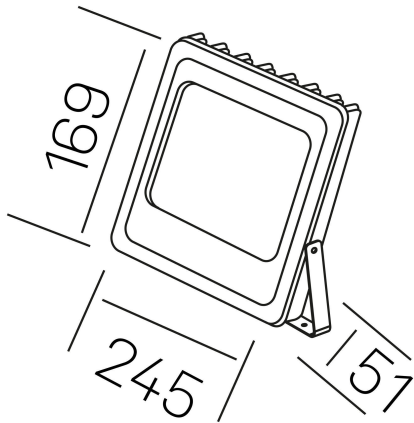

storm pro k-select
K60011.02.SR.BK-BK.90.ST.8.01

GENERAL DETAILS

INSTALLATION	Surface
FINISHES ALUMINIUM	Black-Black
LIGHT DIRECTION	Fixed
BEAM ANGLE	120°
INT/EXT IP DEGREE	IP 66
MATERIAL	Aluminum
IK DEGREE	IK08
UTILIZATION	Outdoor
WARRANTY	3 years

ELECTRICAL DETAILS

LAMP	LED
POWER	30 W
COLOUR TEMPERATURE	3CCT 3000K-4000K-6000K
LUMINOUS FLUX	2900-2950-3000 Lm
EFFICACY DIMMING	97-98-100 Lm/W
DRIVER	Integrated
CLASS PROTECTION	II
COLOUR RENDERING INDEX	CRI >80
VOLTAGE	200-277 V
FRECUENCIA	50-60 Hz
CURRENT INTENSITY	120 mA
LIFE TIME	35.000 h

GENERAL DIMENSIONS

DIMENSIONS	242x51 mm
HEIGHT	h 169 mm
DIMENSIONES DE EMBALAJE	N/A
PESO NETO	1.1

*Please might expect a max. 15% figure reduction in finishes other than white