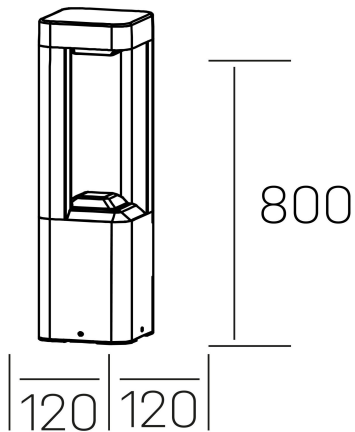

way floor
K60400.03.FL.DG-DG.ST.8.30

GENERAL DETAILS

INSTALLATION	Floor
FINISHES ALUMINIUM	Dark Grey-Dark Grey
LIGHT DIRECTION	Fixed
INT/EXT IP DEGREE	IP 54
MATERIAL	Aluminum
IK DEGREE	IK08
UTILIZATION	Outdoor
WARRANTY	3 years

ELECTRICAL DETAILS

LAMP	LED
POWER	9 W
COLOUR TEMPERATURE	3000K
LUMINOUS FLUX	360 lm
EFFICACY DIMMING	40 Lm/W
DIMABLE	No Dim
DRIVER	Integrated
CLASS PROTECTION	I
COLOUR RENDERING INDEX	CRI >80
VOLTAGE	220-240 V
FRECUENCIA	50-60 Hz
CURRENT INTENSITY	300 mA
LIFE TIME	35.000 h

GENERAL DIMENSIONS

DIMENSIONS	120×120 mm
HEIGHT	h 800 mm
DIMENSIONES DE EMBALAJE	N/A
PESO NETO	2.14

*Please might expect a max.15% figure reduction in finishes other than white