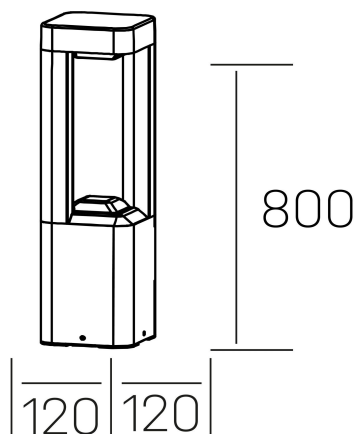

**way floor**  
K60400.03.FL.DG-DG.ST.8.30

#### GENERAL DETAILS

INSTALLATION	Floor
FINISHES ALUMINIUM	Dark Grey-Dark Grey
LIGHT DIRECTION	Fixed
INT/EXT IP DEGREE	IP 54
MATERIAL	Aluminum
IK DEGREE	IK08
UTILIZATION	Outdoor
WARRANTY	3 years

#### ELECTRICAL DETAILS

LAMP	LED
POWER	9 W
COLOUR TEMPERATURE	3000K
LUMINOUS FLUX	360 lm
EFFICACY DIMMING	40 Lm/W
DIMABLE	No Dim
DRIVER	Integrated
CLASS PROTECTION	I
COLOUR RENDERING INDEX	CRI >80
VOLTAGE	220-240 V
FRECUENCIA	50-60 Hz
CURRENT INTENSITY	300 mA
LIFE TIME	50.000 h

#### GENERAL DIMENSIONS

DIMENSIONS	120×120 mm
HEIGHT	h 800 mm
DIMENSIONES DE EMBALAJE	N/A
PESO NETO	2.14

\*Please might expect a max.15% figure reduction in finishes other than white