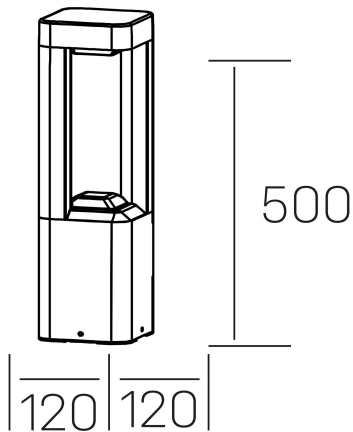

way floor
K60400.02.FL.DG-DG.ST.8.30

GENERAL DETAILS

INSTALLATION	Floor
FINISHES ALUMINIUM	Dark Grey-Dark Grey
LIGHT DIRECTION	Fixed
INT/EXT IP DEGREE	IP 54
MATERIAL	Aluminum
IK DEGREE	IK08
UTILIZATION	Outdoor
WARRANTY	3 years

ELECTRICAL DETAILS

LAMP	LED
POWER	9 W
COLOUR TEMPERATURE	3000K
LUMINOUS FLUX	360 lm
EFFICACY DIMMING	40 Lm/W
DIMABLE	No Dim
DRIVER	Integrated
CLASS PROTECTION	I
COLOUR RENDERING INDEX	CRI >80
VOLTAGE	220-240 V
FRECUENCIA	50-60 Hz
CURRENT INTENSITY	300 mA
LIFE TIME	50.000 h

GENERAL DIMENSIONS

DIMENSIONS	120×120 mm
HEIGHT	h 500 mm
DIMENSIONES DE EMBALAJE	N/A
PESO NETO	1.66

*Please might expect a max.15% figure reduction in finishes other than white