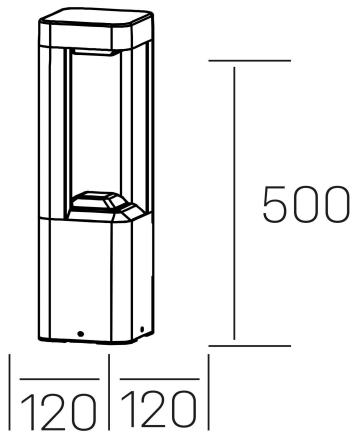

way floor
K60400.02.FL.DG-DG.ST.8.30

GENERAL DETAILS

INSTALLATION	Floor
FINISHES ALUMINIUM	Dark Grey-Dark Grey
LIGHT DIRECTION	Fixed
INT/EXT IP DEGREE	IP 54
MATERIAL	Aluminum
IK DEGREE	IK08
UTILIZATION	Outdoor
WARRANTY	3 years

ELECTRICAL DETAILS

LAMP	LED
POWER	9 W
COLOUR TEMPERATURE	3000K
LUMINOUS FLUX	360 lm
EFFICACY DIMMING	40 Lm/W
DIMABLE	No Dim
DRIVER	Integrated
CLASS PROTECTION	I
COLOUR RENDERING INDEX	CRI >80
VOLTAGE	220-240 V
FRECUENCIA	50-60 Hz
CURRENT INTENSITY	300 mA
LIFE TIME	35.000 h

GENERAL DIMENSIONS

DIMENSIONS	120×120 mm
HEIGHT	h 500 mm
DIMENSIONES DE EMBALAJE	N/A
PESO NETO	1.66

*Please might expect a max.15% figure reduction in finishes other than white