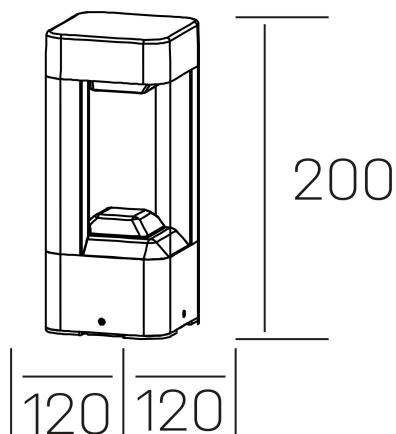

**way floor**  
K60400.01.FL.DG-DG.ST.8.30

#### GENERAL DETAILS

INSTALLATION	Floor
FINISHES ALUMINIUM	Dark Grey-Dark Grey
LIGHT DIRECTION	Fixed
INT/EXT IP DEGREE	IP 54
MATERIAL	Aluminum
IK DEGREE	IK08
UTILIZATION	Outdoor
WARRANTY	5 years

#### ELECTRICAL DETAILS

LAMP	LED
POWER	9 W
COLOUR TEMPERATURE	3000K
LUMINOUS FLUX	330 Lm
EFFICACY DIMMING	37 Lm/W
DIMABLE	No Dim
DRIVER	Integrated
CLASS PROTECTION	I
COLOUR RENDERING INDEX	CRI >80
VOLTAGE	220-240 V
CURRENT INTENSITY	300 mA
LIFE TIME	50.000 h

#### GENERAL DIMENSIONS

DIMENSIONS	120x120 mm
HEIGHT	h 200 mm
DIMENSIONES DE EMBALAJE	N/A
PESO NETO	1.18

\*Please might expect a max.15% figure reduction in finishes other than white