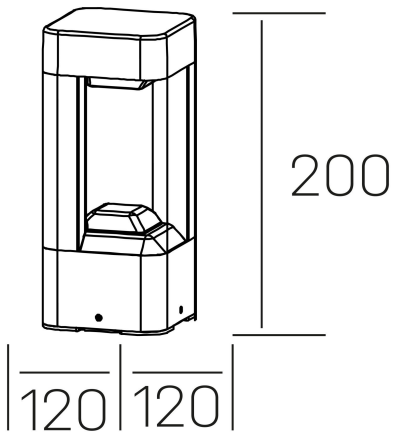

way floor
K60400.01.FL.DG-DG.ST.8.30

GENERAL DETAILS

INSTALLATION	Floor
FINISHES ALUMINIUM	Dark Grey-Dark Grey
LIGHT DIRECTION	Fixed
INT/EXT IP DEGREE	IP 54
MATERIAL	Aluminum
IK DEGREE	IK08
UTILIZATION	Outdoor
WARRANTY	3 years

ELECTRICAL DETAILS

LAMP	LED
POWER	9 W
COLOUR TEMPERATURE	3000K
LUMINOUS FLUX	330 Lm
EFFICACY DIMMING	37 Lm/W
DIMABLE	No Dim
DRIVER	Integrated
CLASS PROTECTION	I
COLOUR RENDERING INDEX	CRI >80
VOLTAGE	220-240 V
FRECUENCIA	50-60 Hz
CURRENT INTENSITY	300 mA
LIFE TIME	50.000 h

GENERAL DIMENSIONS

DIMENSIONS	120×120 mm
HEIGHT	h 200 mm
DIMENSIONES DE EMBALAJE	N/A
PESO NETO	1.18

*Please might expect a max.15% figure reduction in finishes other than white