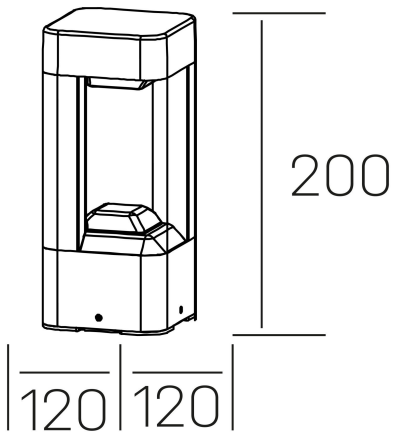

way floor
K60400.01.FL.DG-DG.ST.8.30

GENERAL DETAILS

INSTALLATION	Floor
FINISHES ALUMINIUM	Dark Grey-Dark Grey
LIGHT DIRECTION	Fixed
INT/EXT IP DEGREE	IP 54
MATERIAL	Aluminum
IK DEGREE	IK08
UTILIZATION	Outdoor
WARRANTY	3 years

ELECTRICAL DETAILS

LAMP	LED
POWER	9 W
COLOUR TEMPERATURE	3000K
LUMINOUS FLUX	330 Lm
EFFICACY DIMMING	37 Lm/W
DIMABLE	No Dim
DRIVER	Integrated
CLASS PROTECTION	I
COLOUR RENDERING INDEX	CRI >80
VOLTAGE	220-240 V
FRECUENCIA	50-60 Hz
CURRENT INTENSITY	300 mA
LIFE TIME	35.000 h

GENERAL DIMENSIONS

DIMENSIONS	120×120 mm
HEIGHT	h 200 mm
DIMENSIONES DE EMBALAJE	N/A
PESO NETO	1.18

*Please might expect a max.15% figure reduction in finishes other than white