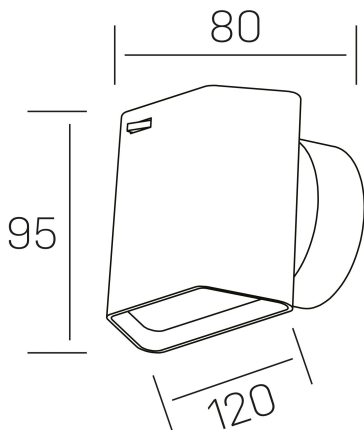

wally
K50700.01.WS.BK-BK.ST.8.30

GENERAL DETAILS

INSTALLATION	Wall Surface
FINISHES ALUMINIUM	Black-Black
LIGHT DIRECTION	Orientable
TILTING DEGREES	45°
ROTATION DEGREES	360°
INT/EXT IP DEGREE	IP20
MATERIAL	Aluminum
IK DEGREE	IK010
UTILIZATION	Indoor
WARRANTY	3 years

ELECTRICAL DETAILS

LAMP	LED
POWER	6 W
COLOUR TEMPERATURE	3000K
LUMINOUS FLUX	325 Lm
EFFICACY DIMMING	50 Lm/W
DIMABLE	No Dim
DRIVER	Integrated
CLASS PROTECTION	I
COLOUR RENDERING INDEX	CRI >80
VOLTAGE	220-240 V
FRECUENCIA	50-60 Hz
CURRENT INTENSITY	300 mA
LIFE TIME	50.000 h

GENERAL DIMENSIONS

DIMENSIONS	120X80 mm
HEIGHT	h 95 mm
DIMENSIONES DE EMBALAJE	110 × 110 × 110 mm

*Please might expect a max.15% figure reduction in finishes other than white