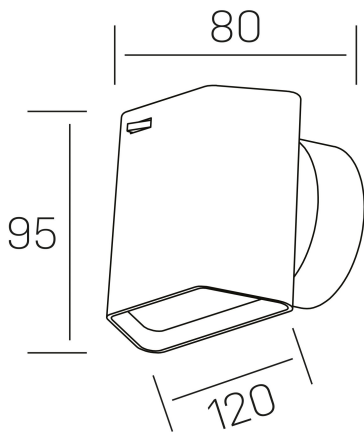

wally
K50700.01.WS.BK-BK.ST.8.30

GENERAL DETAILS

INSTALLATION	Wall Surface
FINISHES ALUMINIUM	Black-Black
LIGHT DIRECTION	Orientable
TILTING DEGREES	45°
ROTATION DEGREES	360°
INT/EXT IP DEGREE	IP20
MATERIAL	Aluminum
IK DEGREE	IK010
UTILIZATION	Indoor
WARRANTY	3 years

ELECTRICAL DETAILS

LAMP	LED
POWER	6 W
COLOUR TEMPERATURE	3000K
LUMINOUS FLUX	325 Lm
EFFICACY DIMMING	50 Lm/W
DIMABLE	No Dim
DRIVER	Integrated
CLASS PROTECTION	I
COLOUR RENDERING INDEX	CRI >80
VOLTAGE	220-240 V
FRECUENCIA	50-60 Hz
CURRENT INTENSITY	300 mA
LIFE TIME	35.000 h

GENERAL DIMENSIONS

DIMENSIONS	120X80 mm
HEIGHT	h 95 mm
DIMENSIONES DE EMBALAJE	110 × 110 × 110 mm

*Please might expect a max.15% figure reduction in finishes other than white