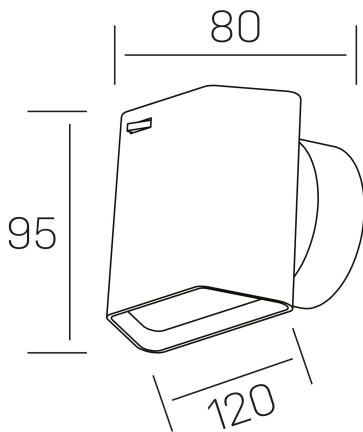

wally
K50700.01.WS.WH-WH.ST.8.30

GENERAL DETAILS

INSTALLATION	Wall Surface
FINISHES ALUMINIUM	White-White
LIGHT DIRECTION	Orientable
TILTING DEGREES	45°
ROTATION DEGREES	360°
INT/EXT IP DEGREE	IP20
MATERIAL	Aluminum
IK DEGREE	IK010
UTILIZATION	Indoor
WARRANTY	3 years

ELECTRICAL DETAILS

LAMP	LED
POWER	6 W
COLOUR TEMPERATURE	3000K
LUMINOUS FLUX	325 Lm
EFFICACY DIMMING	50 Lm/W
DIMABLE	No Dim
DRIVER	Integrated
CLASS PROTECTION	I
COLOUR RENDERING INDEX	CRI >80
VOLTAGE	220-240 V
FRECUENCIA	50-60 Hz
CURRENT INTENSITY	300 mA
LIFE TIME	35.000 h

GENERAL DIMENSIONS

DIMENSIONS	120X80 mm
HEIGHT	h 95 mm
DIMENSIONES DE EMBALAJE	110 × 110 × 110 mm

*Please might expect a max.15% figure reduction in finishes other than white