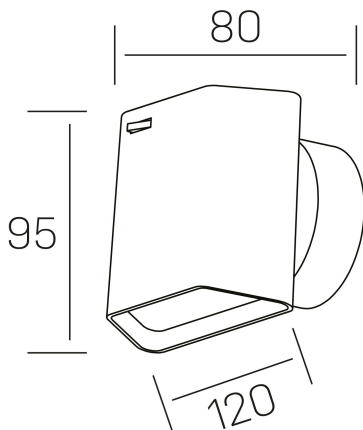

**wally**  
K50700.01.WS.WH-WH.ST.8.30

## GENERAL DETAILS

INSTALLATION	Wall Surface
FINISHES ALUMINIUM	White-White
LIGHT DIRECTION	Orientable
TILTING DEGREES	45°
ROTATION DEGREES	360°
INT/EXT IP DEGREE	IP20
MATERIAL	Aluminum
IK DEGREE	IK010
UTILIZATION	Indoor
WARRANTY	3 years

## ELECTRICAL DETAILS

LAMP	LED
POWER	6 W
COLOUR TEMPERATURE	3000K
LUMINOUS FLUX	325 Lm
EFFICACY DIMMING	50 Lm/W
DIMABLE	No Dim
DRIVER	Integrated
CLASS PROTECTION	I
COLOUR RENDERING INDEX	CRI >80
VOLTAGE	220-240 V
FRECUENCIA	50-60 Hz
CURRENT INTENSITY	300 mA
LIFE TIME	50.000 h

## GENERAL DIMENSIONS

DIMENSIONS	120X80 mm
HEIGHT	h 95 mm
DIMENSIONES DE EMBALAJE	110 × 110 × 110 mm

\*Please might expect a max.15% figure reduction in finishes other than white