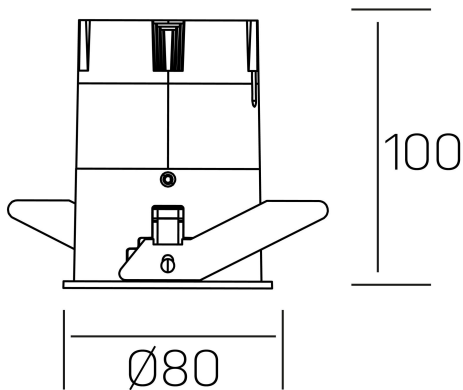

versus
K51100.03.RF.WH-WH.38.ST.8.40.DA

GENERAL DETAILS

INSTALLATION	recessed with frame
FINISHES ALUMINIUM	White-White
LIGHT DIRECTION	Fixed
BEAM ANGLE	38°
INT/EXT IP DEGREE	IP 23
MATERIAL	Aluminum
IK DEGREE	IK03
UTILIZATION	Indoor
WARRANTY	5 years

ELECTRICAL DETAILS

LAMP	LED
POWER	15 W
COLOUR TEMPERATURE	4000K
LUMINOUS FLUX	1275 Lm
EFFICACY DIMMING	91 Lm/W
DIMABLE	DALI
DRIVER	Remote
CLASS PROTECTION	II
COLOUR RENDERING INDEX	CRI >80
VOLTAGE	220-240 V
CURRENT INTENSITY	350 mA
LIFE TIME	50.000 h

GENERAL DIMENSIONS

DIMENSIONS	Ø 80 mm
CUT OUT	Ø 75 mm
HEIGHT	h 100 mm
DIMENSIONES DE EMBALAJE	115 × 165 × 115 mm
PESO NETO	0.38

*Please might expect a max.15% figure reduction in finishes other than white