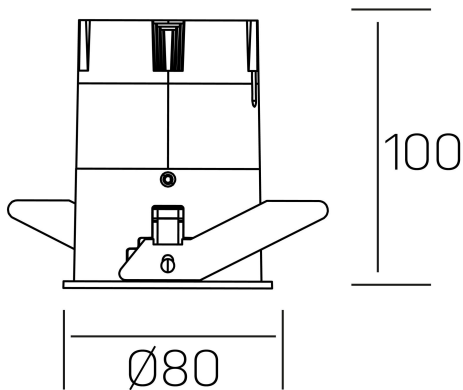

versus
K51100.03.RF.WH-WH.38.ST.8.40

GENERAL DETAILS

INSTALLATION	recessed with frame
FINISHES ALUMINIUM	White-White
LIGHT DIRECTION	Fixed
BEAM ANGLE	38°
INT/EXT IP DEGREE	IP 23
MATERIAL	Aluminum
IK DEGREE	IK03
UTILIZATION	Indoor
WARRANTY	3 years

ELECTRICAL DETAILS

LAMP	LED
POWER	15 W
COLOUR TEMPERATURE	4000K
LUMINOUS FLUX	1275 Lm
EFFICACY DIMMING	91 Lm/W
DIMABLE	No Dim
DRIVER	Remote
CLASS PROTECTION	II
COLOUR RENDERING INDEX	CRI >80
VOLTAGE	220-240 V
FRECUENCIA	50-60 Hz
CURRENT INTENSITY	350 mA
LIFE TIME	35.000 h

GENERAL DIMENSIONS

DIMENSIONS	Ø 80 mm
CUT OUT	Ø 75 mm
HEIGHT	h 100 mm
DIMENSIONES DE EMBALAJE	115 × 165 × 115 mm
PESO NETO	0.38

*Please might expect a max.15% figure reduction in finishes other than white