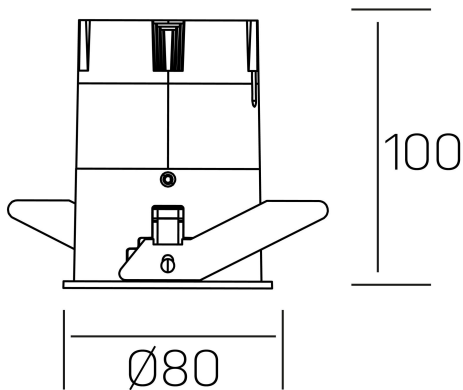

versus
K51100.03.RF.WH-WH.38.ST.8.30

GENERAL DETAILS

INSTALLATION	recessed with frame
FINISHES ALUMINIUM	White-White
LIGHT DIRECTION	Fixed
BEAM ANGLE	38°
INT/EXT IP DEGREE	IP 23
MATERIAL	Aluminum
IK DEGREE	IK03
UTILIZATION	Indoor
WARRANTY	3 years

ELECTRICAL DETAILS

LAMP	LED
POWER	15 W
COLOUR TEMPERATURE	3000K
LUMINOUS FLUX	1275 Lm
EFFICACY DIMMING	91 Lm/W
DIMABLE	No Dim
DRIVER	Remote
CLASS PROTECTION	II
COLOUR RENDERING INDEX	CRI >80
VOLTAGE	220-240 V
FRECUENCIA	50-60 Hz
CURRENT INTENSITY	350 mA
LIFE TIME	50.000 h

GENERAL DIMENSIONS

DIMENSIONS	Ø 80 mm
CUT OUT	Ø 75 mm
HEIGHT	h 100 mm
DIMENSIONES DE EMBALAJE	115 × 165 × 115 mm
PESO NETO	0.38

*Please might expect a max.15% figure reduction in finishes other than white