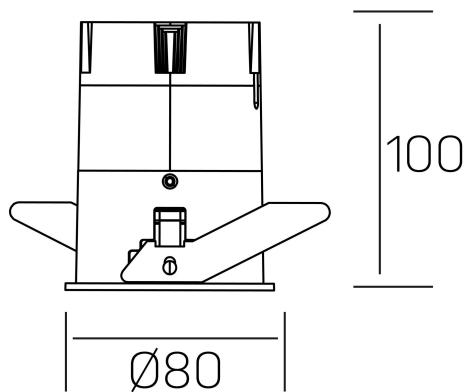

versus
K51100.03.RF.WH-GL.38.ST.8.40.PC

GENERAL DETAILS

INSTALLATION	recessed with frame
FINISHES ALUMINIUM	White-Gold
LIGHT DIRECTION	Fixed
BEAM ANGLE	38°
INT/EXT IP DEGREE	IP 23
MATERIAL	Aluminum
IK DEGREE	IK03
UTILIZATION	Indoor
WARRANTY	3 years

ELECTRICAL DETAILS

LAMP	LED
POWER	15 W
COLOUR TEMPERATURE	4000K
LUMINOUS FLUX	1275 Lm
EFFICACY DIMMING	91 Lm/W
DIMABLE	PHASE CUT
DRIVER	Remote
CLASS PROTECTION	II
COLOUR RENDERING INDEX	CRI >80
VOLTAGE	220-240 V
FRECUENCIA	50-60 Hz
CURRENT INTENSITY	350 mA
LIFE TIME	50.000 h

GENERAL DIMENSIONS

DIMENSIONS	Ø 80 mm
CUT OUT	Ø 75 mm
HEIGHT	h 100 mm
DIMENSIONES DE EMBALAJE	115 × 165 × 115 mm
PESO NETO	0.38

*Please might expect a max.15% figure reduction in finishes other than white