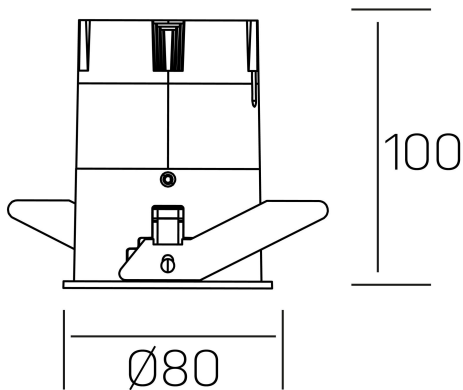

**versus**  
K51100.03.RF.WH-GL.38.ST.8.30.DA

## GENERAL DETAILS

INSTALLATION	recessed with frame
FINISHES ALUMINIUM	White-Gold
LIGHT DIRECTION	Fixed
BEAM ANGLE	38°
INT/EXT IP DEGREE	IP 23
MATERIAL	Aluminum
IK DEGREE	IK03
UTILIZATION	Indoor
WARRANTY	5 years

## ELECTRICAL DETAILS

LAMP	LED
POWER	15 W
COLOUR TEMPERATURE	3000K
LUMINOUS FLUX	1275 Lm
EFFICACY DIMMING	91 Lm/W
DIMABLE	DALI
DRIVER	Remote
CLASS PROTECTION	II
COLOUR RENDERING INDEX	CRI >80
VOLTAGE	220-240 V
CURRENT INTENSITY	350 mA
LIFE TIME	50.000 h

## GENERAL DIMENSIONS

DIMENSIONS	Ø 80 mm
CUT OUT	Ø 75 mm
HEIGHT	h 100 mm
DIMENSIONES DE EMBALAJE	115 × 165 × 115 mm
PESO NETO	0.38

\*Please might expect a max.15% figure reduction in finishes other than white