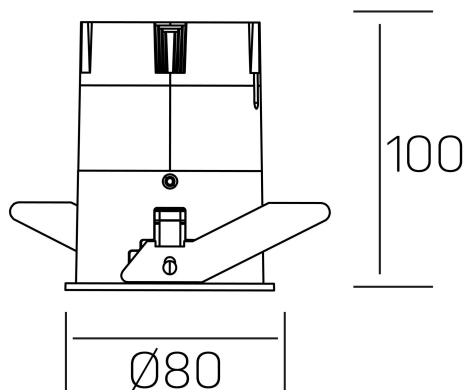

**versus**  
K51100.03.RF.WH-BK.38.ST.8.40.PU

## GENERAL DETAILS

INSTALLATION	recessed with frame
FINISHES ALUMINIUM	Black-White
LIGHT DIRECTION	Fixed
BEAM ANGLE	38°
INT/EXT IP DEGREE	IP 23
MATERIAL	Aluminum
IK DEGREE	IK03
UTILIZATION	Indoor
WARRANTY	3 years

## ELECTRICAL DETAILS

LAMP	LED
POWER	15 W
COLOUR TEMPERATURE	4000K
LUMINOUS FLUX	1275 Lm
EFFICACY DIMMING	91 Lm/W
DIMABLE	Push
DRIVER	Remote
CLASS PROTECTION	II
COLOUR RENDERING INDEX	CRI >80
VOLTAGE	220-240 V
FRECUENCIA	50-60 Hz
CURRENT INTENSITY	350 mA
LIFE TIME	50.000 h

## GENERAL DIMENSIONS

DIMENSIONS	Ø 80 mm
CUT OUT	Ø 75 mm
HEIGHT	h 100 mm
DIMENSIONES DE EMBALAJE	115 × 165 × 115 mm
PESO NETO	0.38

\*Please might expect a max.15% figure reduction in finishes other than white