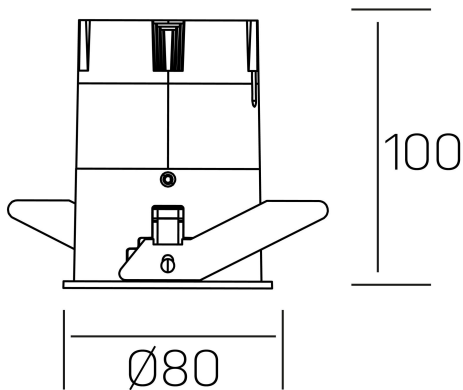

versus
K51100.03.RF.WH-BK.38.ST.8.30.PU

GENERAL DETAILS

INSTALLATION	recessed with frame
FINISHES ALUMINIUM	Black-White
LIGHT DIRECTION	Fixed
BEAM ANGLE	38°
INT/EXT IP DEGREE	IP 23
MATERIAL	Aluminum
IK DEGREE	IK03
UTILIZATION	Indoor
WARRANTY	3 years

ELECTRICAL DETAILS

LAMP	LED
POWER	15 W
COLOUR TEMPERATURE	3000K
LUMINOUS FLUX	1275 Lm
EFFICACY DIMMING	91 Lm/W
DIMABLE	Push
DRIVER	Remote
CLASS PROTECTION	II
COLOUR RENDERING INDEX	CRI >80
VOLTAGE	220-240 V
FRECUENCIA	50-60 Hz
CURRENT INTENSITY	350 mA
LIFE TIME	50.000 h

GENERAL DIMENSIONS

DIMENSIONS	Ø 80 mm
CUT OUT	Ø 75 mm
HEIGHT	h 100 mm
DIMENSIONES DE EMBALAJE	115 × 165 × 115 mm
PESO NETO	0.38

*Please might expect a max.15% figure reduction in finishes other than white