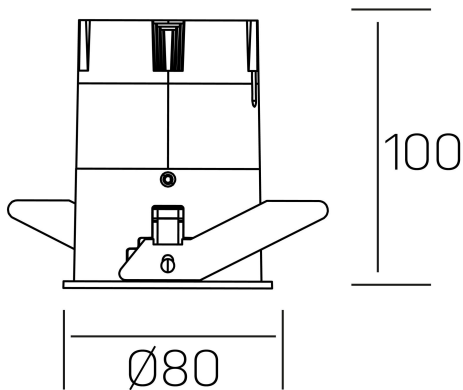

versus
K51100.03.RF.WH-BK.38.ST.8.30

GENERAL DETAILS

INSTALLATION	recessed with frame
FINISHES ALUMINIUM	Black-White
LIGHT DIRECTION	Fixed
BEAM ANGLE	38°
INT/EXT IP DEGREE	IP 23
MATERIAL	Aluminum
IK DEGREE	IK03
UTILIZATION	Indoor
WARRANTY	3 years

ELECTRICAL DETAILS

LAMP	LED
POWER	15 W
COLOUR TEMPERATURE	3000K
LUMINOUS FLUX	1275 Lm
EFFICACY DIMMING	91 Lm/W
DIMABLE	No Dim
DRIVER	Remote
CLASS PROTECTION	II
COLOUR RENDERING INDEX	CRI >80
VOLTAGE	220-240 V
FRECUENCIA	50-60 Hz
CURRENT INTENSITY	350 mA
LIFE TIME	35.000 h

GENERAL DIMENSIONS

DIMENSIONS	Ø 80 mm
CUT OUT	Ø 75 mm
HEIGHT	h 100 mm
DIMENSIONES DE EMBALAJE	115 × 165 × 115 mm
PESO NETO	0.38

*Please might expect a max.15% figure reduction in finishes other than white