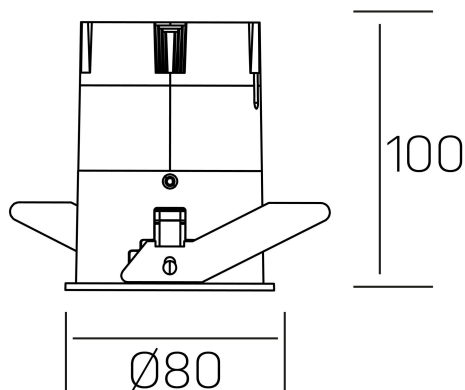

versus
K51100.03.RF.BK-WH.38.ST.8.40.PU

GENERAL DETAILS

INSTALLATION	recessed with frame
FINISHES ALUMINIUM	Black-White
LIGHT DIRECTION	Fixed
BEAM ANGLE	38°
INT/EXT IP DEGREE	IP 23
MATERIAL	Aluminum
IK DEGREE	IK03
UTILIZATION	Indoor
WARRANTY	3 years

ELECTRICAL DETAILS

LAMP	LED
POWER	15 W
COLOUR TEMPERATURE	4000K
LUMINOUS FLUX	1275 Lm
EFFICACY DIMMING	91 Lm/W
DIMABLE	Push
DRIVER	Remote
CLASS PROTECTION	II
COLOUR RENDERING INDEX	CRI >80
VOLTAGE	220-240 V
FRECUENCIA	50-60 Hz
CURRENT INTENSITY	350 mA
LIFE TIME	50.000 h

GENERAL DIMENSIONS

DIMENSIONS	Ø 80 mm
CUT OUT	Ø 75 mm
HEIGHT	h 100 mm
DIMENSIONES DE EMBALAJE	115 × 165 × 115 mm
PESO NETO	0.38

*Please might expect a max.15% figure reduction in finishes other than white