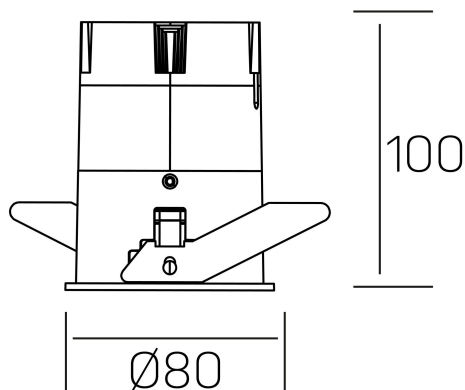

**versus**  
K51100.03.RF.BK-WH.38.ST.8.40.PU

## GENERAL DETAILS

INSTALLATION	recessed with frame
FINISHES ALUMINIUM	Black-White
LIGHT DIRECTION	Fixed
BEAM ANGLE	38°
INT/EXT IP DEGREE	IP 23
MATERIAL	Aluminum
IK DEGREE	IK03
UTILIZATION	Indoor
WARRANTY	3 years

## ELECTRICAL DETAILS

LAMP	LED
POWER	15 W
COLOUR TEMPERATURE	4000K
LUMINOUS FLUX	1275 Lm
EFFICACY DIMMING	91 Lm/W
DIMABLE	Push
DRIVER	Remote
CLASS PROTECTION	II
COLOUR RENDERING INDEX	CRI >80
VOLTAGE	220-240 V
FRECUENCIA	50-60 Hz
CURRENT INTENSITY	350 mA
LIFE TIME	35.000 h

## GENERAL DIMENSIONS

DIMENSIONS	Ø 80 mm
CUT OUT	Ø 75 mm
HEIGHT	h 100 mm
DIMENSIONES DE EMBALAJE	115 × 165 × 115 mm
PESO NETO	0.38

\*Please might expect a max.15% figure reduction in finishes other than white