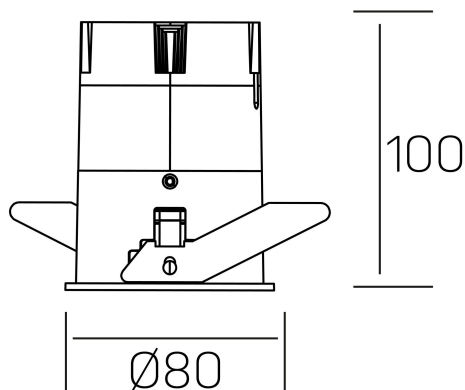

versus
K51100.03.RF.BK-WH.38.ST.8.40.PC

GENERAL DETAILS

INSTALLATION	recessed with frame
FINISHES ALUMINIUM	Black-White
LIGHT DIRECTION	Fixed
BEAM ANGLE	38°
INT/EXT IP DEGREE	IP 23
MATERIAL	Aluminum
IK DEGREE	IK03
UTILIZATION	Indoor
WARRANTY	3 years

ELECTRICAL DETAILS

LAMP	LED
POWER	15 W
COLOUR TEMPERATURE	4000K
LUMINOUS FLUX	1275 Lm
EFFICACY DIMMING	91 Lm/W
DIMABLE	PHASE CUT
DRIVER	Remote
CLASS PROTECTION	II
COLOUR RENDERING INDEX	CRI >80
VOLTAGE	220-240 V
FRECUENCIA	50-60 Hz
CURRENT INTENSITY	350 mA
LIFE TIME	35.000 h

GENERAL DIMENSIONS

DIMENSIONS	Ø 80 mm
CUT OUT	Ø 75 mm
HEIGHT	h 100 mm
DIMENSIONES DE EMBALAJE	115 × 165 × 115 mm
PESO NETO	0.38

*Please might expect a max.15% figure reduction in finishes other than white