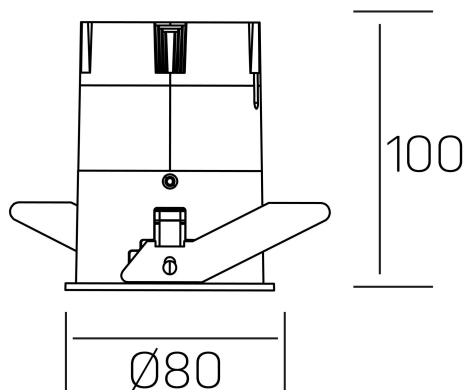

**versus**  
K51100.03.RF.BK-WH.38.ST.8.40.PC

## GENERAL DETAILS

INSTALLATION	recessed with frame
FINISHES ALUMINIUM	Black-White
LIGHT DIRECTION	Fixed
BEAM ANGLE	38°
INT/EXT IP DEGREE	IP 23
MATERIAL	Aluminum
IK DEGREE	IK03
UTILIZATION	Indoor
WARRANTY	5 years

## ELECTRICAL DETAILS

LAMP	LED
POWER	15 W
COLOUR TEMPERATURE	4000K
LUMINOUS FLUX	1275 Lm
EFFICACY DIMMING	91 Lm/W
DIMABLE	PHASE CUT
DRIVER	Remote
CLASS PROTECTION	II
COLOUR RENDERING INDEX	CRI >80
VOLTAGE	220-240 V
CURRENT INTENSITY	350 mA
LIFE TIME	50.000 h

## GENERAL DIMENSIONS

DIMENSIONS	Ø 80 mm
CUT OUT	Ø 75 mm
HEIGHT	h 100 mm
DIMENSIONES DE EMBALAJE	115 × 165 × 115 mm
PESO NETO	0.38

\*Please might expect a max.15% figure reduction in finishes other than white