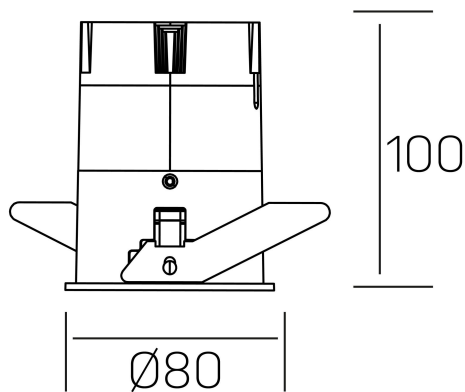

versus
K51100.03.RF.BK-WH.38.ST.8.40.PC

GENERAL DETAILS

INSTALLATION	recessed with frame
FINISHES ALUMINIUM	Black-White
LIGHT DIRECTION	Fixed
BEAM ANGLE	38°
INT/EXT IP DEGREE	IP 23
MATERIAL	Aluminum
IK DEGREE	IK03
UTILIZATION	Indoor
WARRANTY	5 years

ELECTRICAL DETAILS

LAMP	LED
POWER	15 W
COLOUR TEMPERATURE	4000K
LUMINOUS FLUX	1275 Lm
EFFICACY DIMMING	91 Lm/W
DIMABLE	PHASE CUT
DRIVER	Remote
CLASS PROTECTION	II
COLOUR RENDERING INDEX	CRI >80
VOLTAGE	220-240 V
CURRENT INTENSITY	350 mA
LIFE TIME	50.000 h

GENERAL DIMENSIONS

DIMENSIONS	Ø 80 mm
CUT OUT	Ø 75 mm
HEIGHT	h 100 mm
DIMENSIONES DE EMBALAJE	115 × 165 × 115 mm
PESO NETO	0.38

*Please might expect a max.15% figure reduction in finishes other than white