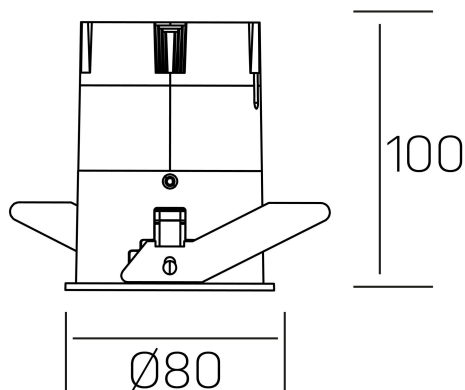

**versus**  
K51100.03.RF.BK-WH.38.ST.8.40.PC

#### GENERAL DETAILS

INSTALLATION	recessed with frame
FINISHES ALUMINIUM	Black-White
LIGHT DIRECTION	Fixed
BEAM ANGLE	38°
INT/EXT IP DEGREE	IP 23
MATERIAL	Aluminum
IK DEGREE	IK03
UTILIZATION	Indoor
WARRANTY	3 years

#### ELECTRICAL DETAILS

LAMP	LED
POWER	15 W
COLOUR TEMPERATURE	4000K
LUMINOUS FLUX	1275 Lm
EFFICACY DIMMING	91 Lm/W
DIMABLE	PHASE CUT
DRIVER	Remote
CLASS PROTECTION	II
COLOUR RENDERING INDEX	CRI >80
VOLTAGE	220-240 V
FRECUENCIA	50-60 Hz
CURRENT INTENSITY	350 mA
LIFE TIME	50.000 h

#### GENERAL DIMENSIONS

DIMENSIONS	Ø 80 mm
CUT OUT	Ø 75 mm
HEIGHT	h 100 mm
DIMENSIONES DE EMBALAJE	115 × 165 × 115 mm
PESO NETO	0.38

\*Please might expect a max.15% figure reduction in finishes other than white