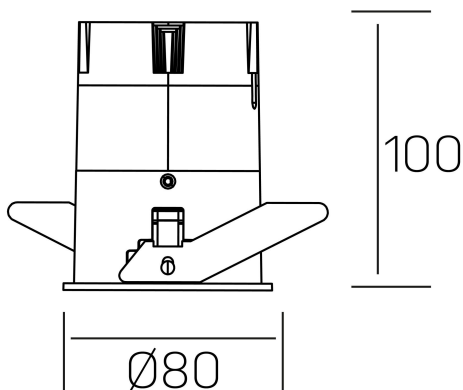

**versus**  
K51100.03.RF.BK-WH.38.ST.8.40

#### GENERAL DETAILS

INSTALLATION	recessed with frame
FINISHES ALUMINIUM	Black-White
LIGHT DIRECTION	Fixed
BEAM ANGLE	38°
INT/EXT IP DEGREE	IP 23
MATERIAL	Aluminum
IK DEGREE	IK03
UTILIZATION	Indoor
WARRANTY	5 years

#### ELECTRICAL DETAILS

LAMP	LED
POWER	15 W
COLOUR TEMPERATURE	4000K
LUMINOUS FLUX	1275 Lm
EFFICACY DIMMING	91 Lm/W
DIMABLE	No Dim
DRIVER	Remote
CLASS PROTECTION	II
COLOUR RENDERING INDEX	CRI >80
VOLTAGE	220-240 V
CURRENT INTENSITY	350 mA
LIFE TIME	50.000 h

#### GENERAL DIMENSIONS

DIMENSIONS	Ø 80 mm
CUT OUT	Ø 75 mm
HEIGHT	h 100 mm
DIMENSIONES DE EMBALAJE	115 × 165 × 115 mm
PESO NETO	0.38

\*Please might expect a max.15% figure reduction in finishes other than white