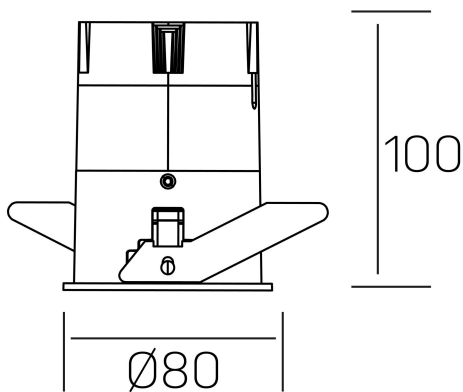

**versus**  
K51100.03.RF.BK-WH.38.ST.8.40

#### GENERAL DETAILS

INSTALLATION	recessed with frame
FINISHES ALUMINIUM	Black-White
LIGHT DIRECTION	Fixed
BEAM ANGLE	38°
INT/EXT IP DEGREE	IP 23
MATERIAL	Aluminum
IK DEGREE	IK03
UTILIZATION	Indoor
WARRANTY	3 years

#### ELECTRICAL DETAILS

LAMP	LED
POWER	15 W
COLOUR TEMPERATURE	4000K
LUMINOUS FLUX	1275 Lm
EFFICACY DIMMING	91 Lm/W
DIMABLE	No Dim
DRIVER	Remote
CLASS PROTECTION	II
COLOUR RENDERING INDEX	CRI >80
VOLTAGE	220-240 V
FRECUENCIA	50-60 Hz
CURRENT INTENSITY	350 mA
LIFE TIME	35.000 h

#### GENERAL DIMENSIONS

DIMENSIONS	Ø 80 mm
CUT OUT	Ø 75 mm
HEIGHT	h 100 mm
DIMENSIONES DE EMBALAJE	115 × 165 × 115 mm
PESO NETO	0.38

\*Please might expect a max.15% figure reduction in finishes other than white