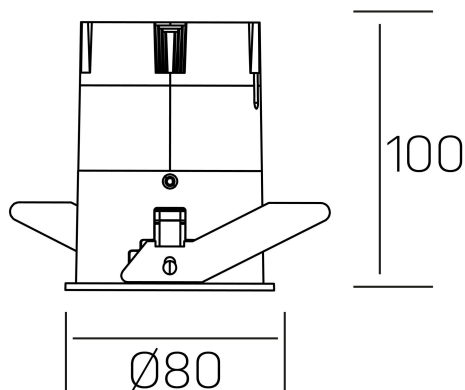

**versus**  
K51100.03.RF.BK-WH.38.ST.8.30.PU

## GENERAL DETAILS

INSTALLATION	recessed with frame
FINISHES ALUMINIUM	Black-White
LIGHT DIRECTION	Fixed
BEAM ANGLE	38°
INT/EXT IP DEGREE	IP 23
MATERIAL	Aluminum
IK DEGREE	IK03
UTILIZATION	Indoor
WARRANTY	3 years

## ELECTRICAL DETAILS

LAMP	LED
POWER	15 W
COLOUR TEMPERATURE	3000K
LUMINOUS FLUX	1275 Lm
EFFICACY DIMMING	91 Lm/W
DIMABLE	Push
DRIVER	Remote
CLASS PROTECTION	II
COLOUR RENDERING INDEX	CRI >80
VOLTAGE	220-240 V
FRECUENCIA	50-60 Hz
CURRENT INTENSITY	350 mA
LIFE TIME	35.000 h

## GENERAL DIMENSIONS

DIMENSIONS	Ø 80 mm
CUT OUT	Ø 75 mm
HEIGHT	h 100 mm
DIMENSIONES DE EMBALAJE	115 × 165 × 115 mm
PESO NETO	0.38

\*Please might expect a max.15% figure reduction in finishes other than white