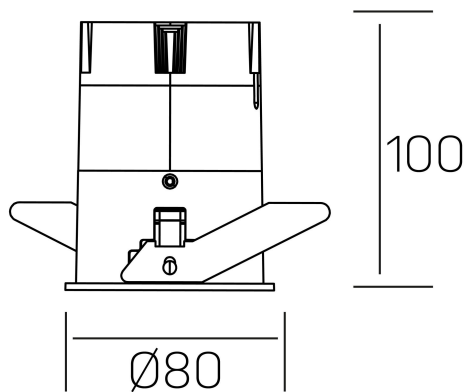

versus
K51100.03.RF.BK-WH.38.ST.8.30.PC

GENERAL DETAILS

INSTALLATION	recessed with frame
FINISHES ALUMINIUM	Black-White
LIGHT DIRECTION	Fixed
BEAM ANGLE	38°
INT/EXT IP DEGREE	IP 23
MATERIAL	Aluminum
IK DEGREE	IK03
UTILIZATION	Indoor
WARRANTY	3 years

ELECTRICAL DETAILS

LAMP	LED
POWER	15 W
COLOUR TEMPERATURE	3000K
LUMINOUS FLUX	1275 Lm
EFFICACY DIMMING	91 Lm/W
DIMABLE	PHASE CUT
DRIVER	Remote
CLASS PROTECTION	II
COLOUR RENDERING INDEX	CRI >80
VOLTAGE	220-240 V
FRECUENCIA	50-60 Hz
CURRENT INTENSITY	350 mA
LIFE TIME	35.000 h

GENERAL DIMENSIONS

DIMENSIONS	Ø 80 mm
CUT OUT	Ø 75 mm
HEIGHT	h 100 mm
DIMENSIONES DE EMBALAJE	115 × 165 × 115 mm
PESO NETO	0.38

*Please might expect a max.15% figure reduction in finishes other than white