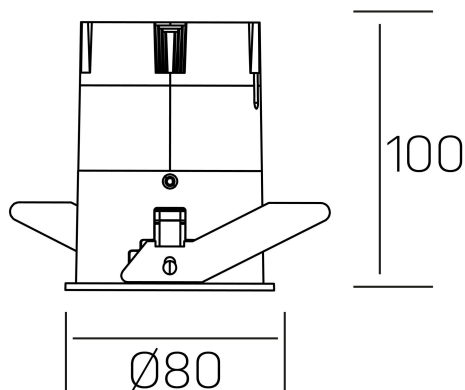

versus
K51100.03.RF.BK-WH.38.ST.8.30.DA

GENERAL DETAILS

INSTALLATION	recessed with frame
FINISHES ALUMINIUM	Black-White
LIGHT DIRECTION	Fixed
BEAM ANGLE	38°
INT/EXT IP DEGREE	IP 23
MATERIAL	Aluminum
IK DEGREE	IK03
UTILIZATION	Indoor
WARRANTY	3 years

ELECTRICAL DETAILS

LAMP	LED
POWER	15 W
COLOUR TEMPERATURE	3000K
LUMINOUS FLUX	1275 Lm
EFFICACY DIMMING	91 Lm/W
DIMABLE	DALI
DRIVER	Remote
CLASS PROTECTION	II
COLOUR RENDERING INDEX	CRI >80
VOLTAGE	220-240 V
FRECUENCIA	50-60 Hz
CURRENT INTENSITY	350 mA
LIFE TIME	35.000 h

GENERAL DIMENSIONS

DIMENSIONS	Ø 80 mm
CUT OUT	Ø 75 mm
HEIGHT	h 100 mm
DIMENSIONES DE EMBALAJE	115 × 165 × 115 mm
PESO NETO	0.38

*Please might expect a max.15% figure reduction in finishes other than white